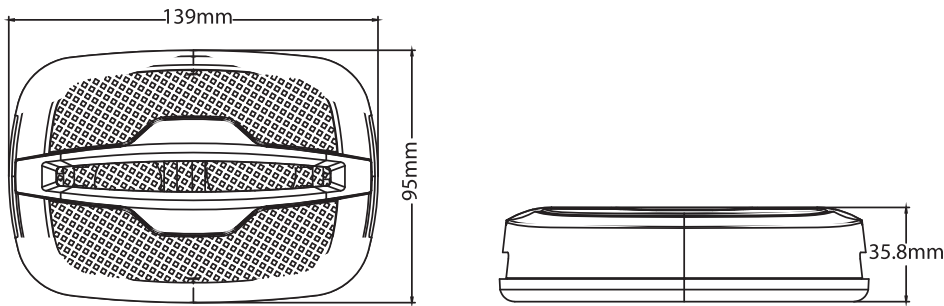

Performance

Max. Output Power	120Watts
Normal Output Power	30Watts
Impedance	4ohms
Frequency Response	75Hz - 20,000Hz
Sensitivity	89dB