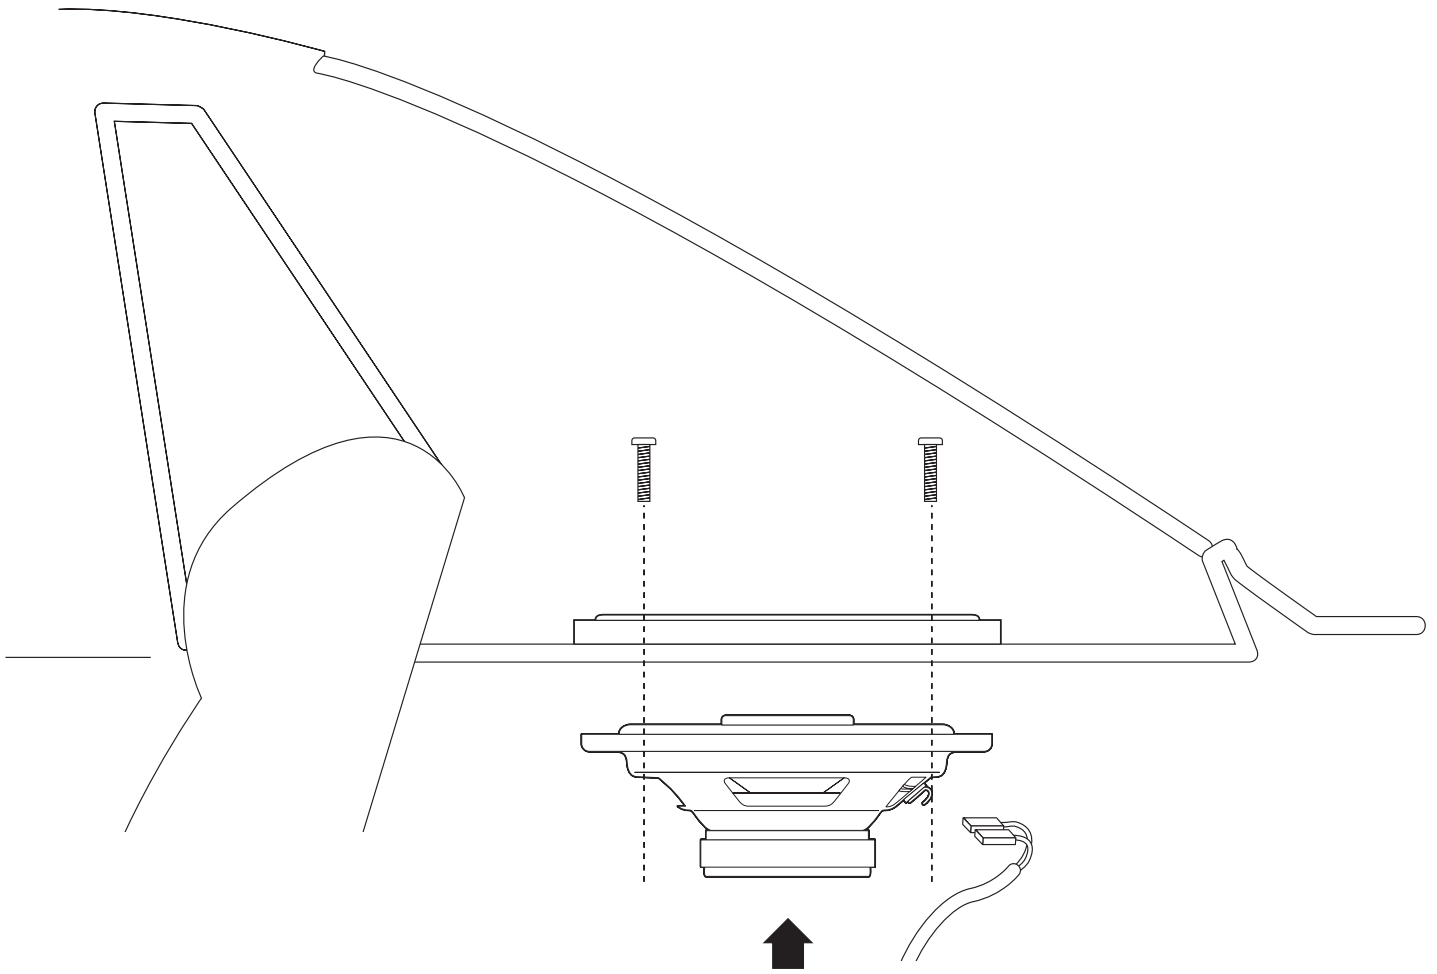

Operating and installation instruction