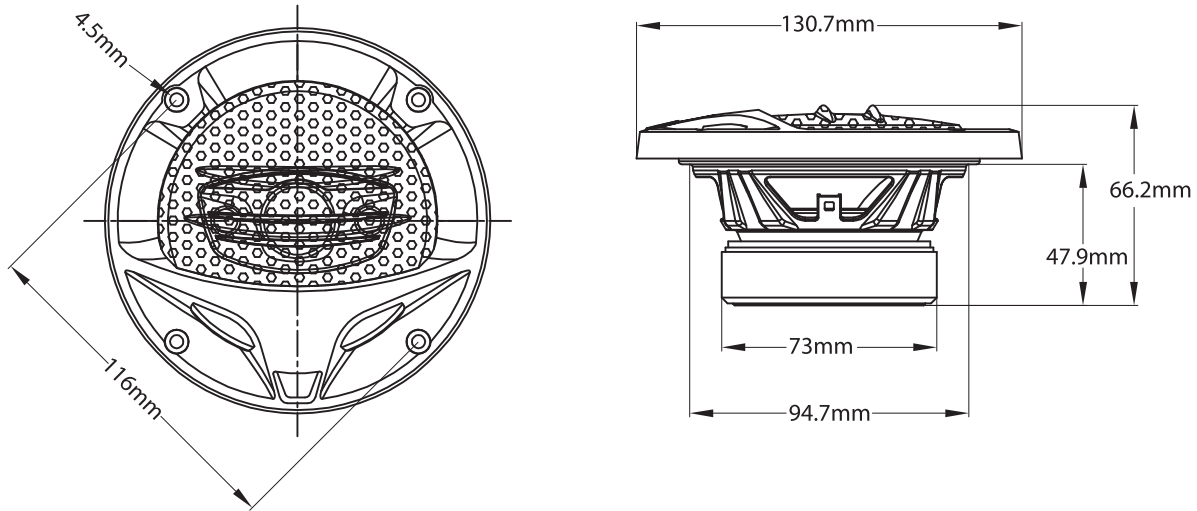

Performance

Max. Output Power	120Watts
Normal Output Power	30Watts
Impedance	4ohms
Frequency Response	75Hz - 20,000Hz
Sensitivity	89dB