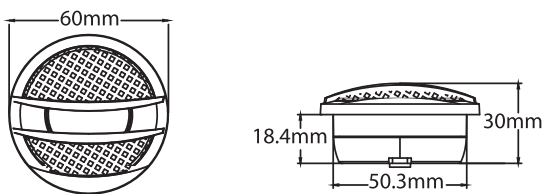

Performance

Max. Output Power	120Watts
Normal Output Power	30Watts
Impedance	4ohms
Frequency Response	75Hz - 20,000Hz
Sensitivity	89dB