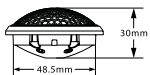

OPERATING & INSTALLATION INSTRUCTION

GTx 1653 C28