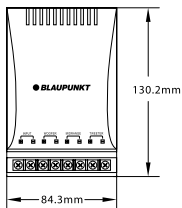

## GTx 1653 C28

Pair of 6.5" 3-way component speakers with Composite Fiber Glass including mounting hardware

- Max. Output Power : 120W
- Normal Output Power (RMS) : 50W
- Voice Coil : 25.5mm
- Tweeter Size : 56.5mm
- Mid Size : 90.1mm
- Impedence : 2.8 ohms
- Frequency Response : 69Hz - 25,000Hz
- Sensitivity : 93dB
- Mounting Depth : 66mm
- Diameter Hole : 165mm