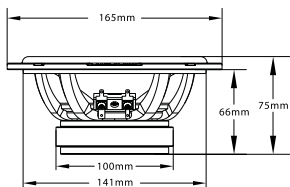

OPERATING & INSTALLATION INSTRUCTION

GTx 1653 C28