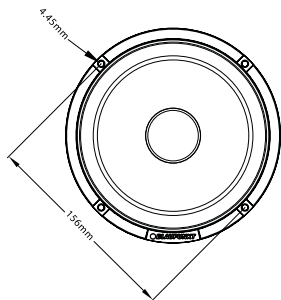

OPERATING & INSTALLATION INSTRUCTION

GTx 1653 C28