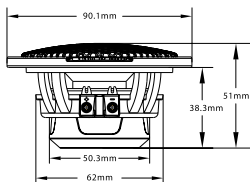

## GTx 1653 C28

Pair of 6.5" 3-way component speakers with Composite Fiber Glass including mounting hardware

- Max. Output Power : 120W
- Normal Output Power (RMS) : 50W
- Voice Coil : 25.5mm
- Tweeter Size : 56.5mm
- Mid Size : 90.1mm
- Impedence : 2.8 ohms
- Frequency Response : 69Hz - 25,000Hz
- Sensitivity : 93dB
- Mounting Depth : 66mm
- Diameter Hole : 165mm