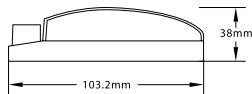

## GTx 1653 C28

Pair of 6.5" 3-way component speakers with Composite Fiber Glass including mounting hardware

- Max. Output Power : 120W
- Normal Output Power (RMS) : 50W
- Voice Coil : 25.5mm
- Tweeter Size : 56.5mm
- Mid Size : 90.1mm
- Impedence : 2.8 ohms
- Frequency Response : 69Hz - 25,000Hz
- Sensitivity : 93dB
- Mounting Depth : 66mm
- Diameter Hole : 165mm