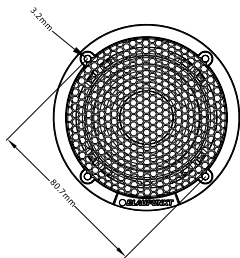

## GTx 1653 C28

Pair of 6.5" 3-way component speakers with Composite Fiber Glass including mounting hardware

- Max. Output Power : 120W
- Normal Output Power (RMS) : 50W
- Voice Coil : 25.5mm
- Tweeter Size : 56.5mm
- Mid Size : 90.1mm
- Impedence : 2.8 ohms
- Frequency Response : 69Hz - 25,000Hz
- Sensitivity : 93dB
- Mounting Depth : 66mm
- Diameter Hole : 165mm