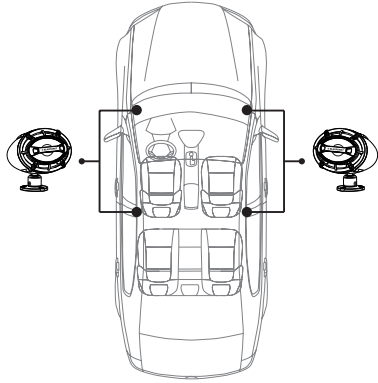

## SPECIFICATION

---

Pair of full-range speaker with fiber glass including mounting hardware

- Max. output power : 30W
- Normal output power (RMS) : 15W
- Speaker diameter : 2.5"
- Impedance : 7 ohms
- Frequency response : 170Hz-12KHz
- Sensitivity : 84dB
- Voice Coil Diameter : 20.4mm