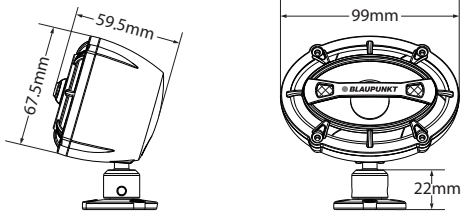

## SPECIFICATION

---

Pair of full-range speaker with fiber glass including mounting hardware

- Max. output power : 30W
- Normal output power (RMS) : 15W
- Speaker diameter : 2.5"
- Impedance : 7 ohms
- Frequency response : 170Hz-12KHz
- Sensitivity : 84dB
- Voice Coil Diameter : 20.4mm