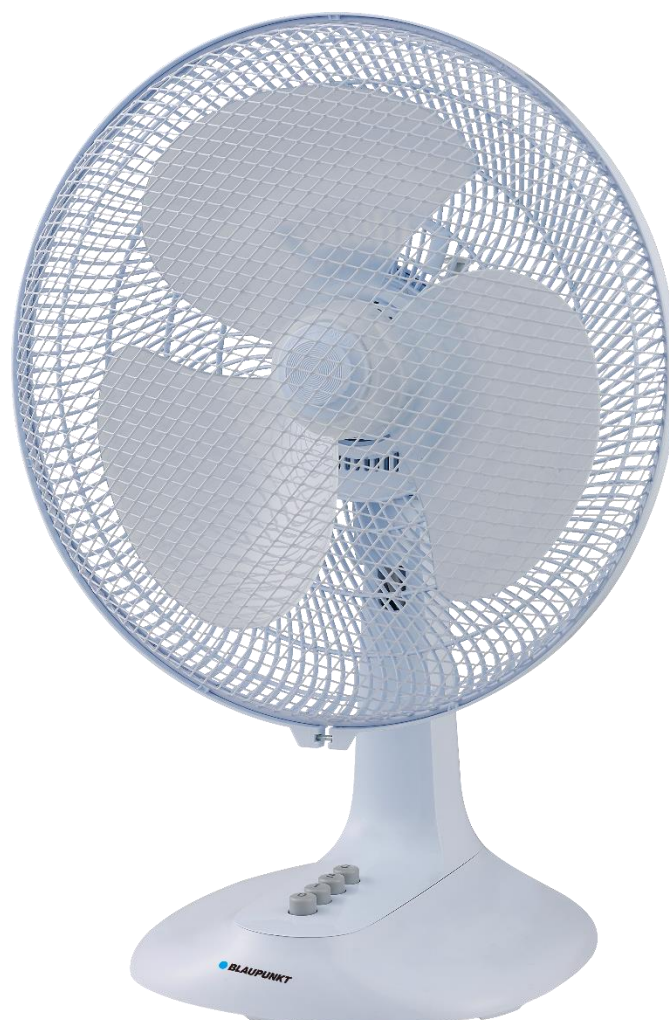

30 cm, 45 W – ATF401

TABLE FAN

Highlights

30 cm diameter
Oscillation function
3 speed setting

Features and specification:

- 3 fan speed settings
- Oscillation function
- Efficient and reliable full copper motor
- Special structure for easier assembly with plastic back grill and strong metal front grill
- Tilt regulation
- The shape of the fan blades reduces the noise level of his work
- Very strong air flow at maximum fan speed
- Quiet operation, only 40 dB at slowest speed setting
- Power supply 220-240 V ~ 50/60 Hz, power: 45 W
- Dimension: 36,7 x 23,3 x 49 cm
- Weight: 2.01 kg
- EAN code: 5901750504365