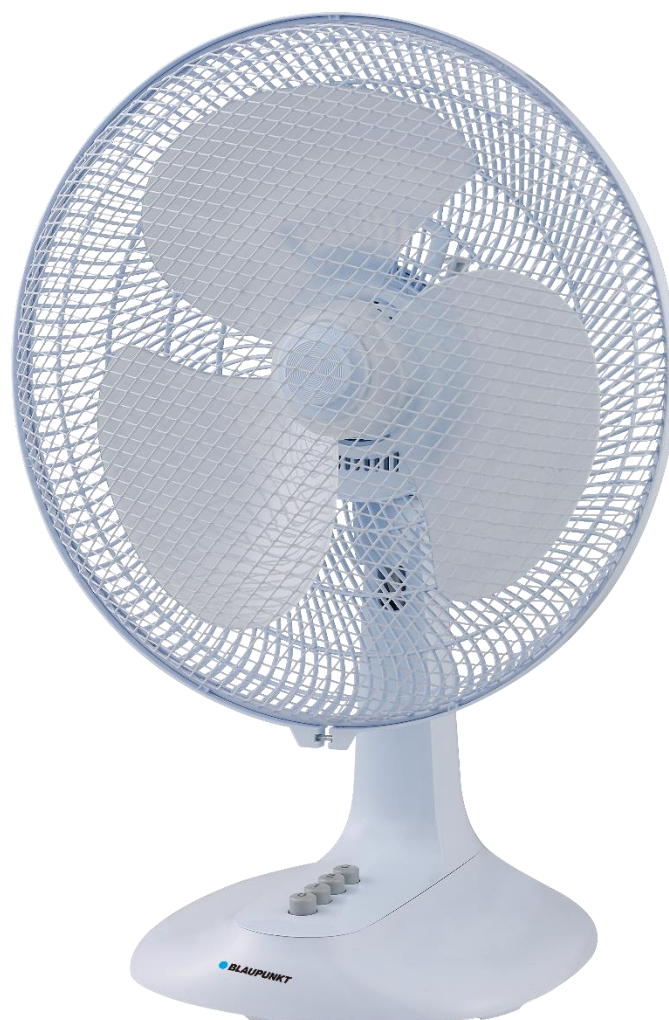

40 cm, 55 W – ATF501

TABLE FAN

Highlights

40 cm diameter
Oscillation function
3 speed setting

Features and specification:

- 3 fan speed settings
- Oscillation function
- Efficient and reliable full copper motor
- Special structure for easier assembly with plastic back grill and strong metal front grill
- Tilt regulation
- The shape of the fan blades reduces the noise level of his work
- Very strong air flow at maximum fan speed
- Quiet operation, only 40 dB at slowest speed setting
- Power supply 220-240 V ~ 50/60 Hz, power: 55 W
- Dimension: 43,9 x 23,6 x 55,6 cm
- Weight: 2.01 kg
- EAN code: 5901750504372