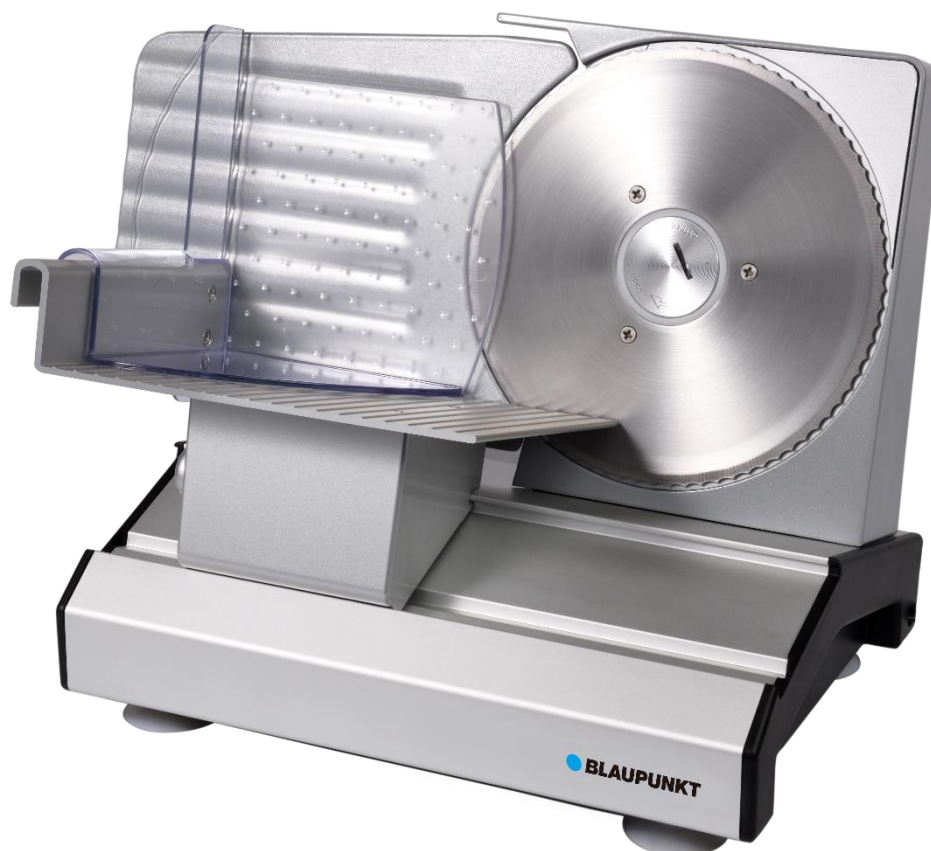

250 W, 19 cm – FMS601

MEAT SLICER

Highlights

Peak power: up to 250 W

Blades diameter: 19 cm

Wide slicing regulation: 0-20 mm

Features and specification:

- Blade made of high quality stainless steel
- Diameter of blade: 19 cm
- Stable alluminium base
- Die-casted alluminium thickness adjustable plate
- Wide slicing regulation: 0-20 mm
- Detachable sliding platform
- Plastic pusher
- Anti-slip silicone feet
- Power supply: 220-240 V ~ 50/60 Hz, max power: 250 W, rated power: 200 W
- Dimension: 38 x 25 x 28 cm
- Weight: 3.5 kg
- EAN code: 5901750503467