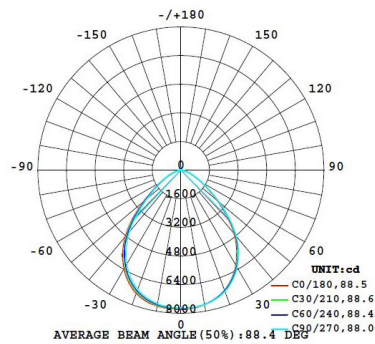

Highbay Led Jupiter IP65