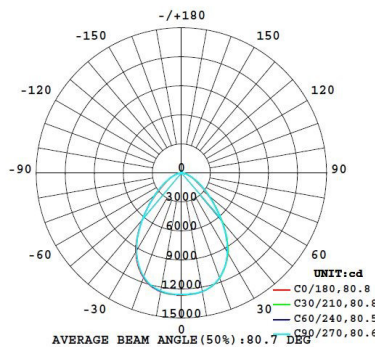

Highbay Led Jupiter IP65

This product is also possible to order in other light colors warm white (3000K) and cool white (6500K), other lighting angles are also available 60°, 90°.

Enjoy it.