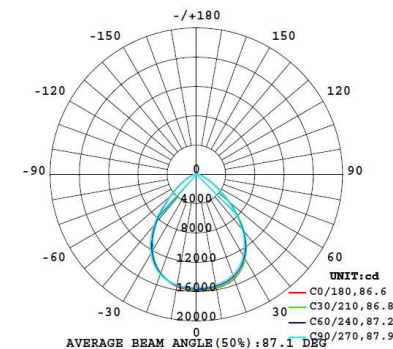

This product is also possible to order in other light colors warm white (3000K) and cool white (6500K), other lighting angles are also available 60°, 90°.

Enjoy it.