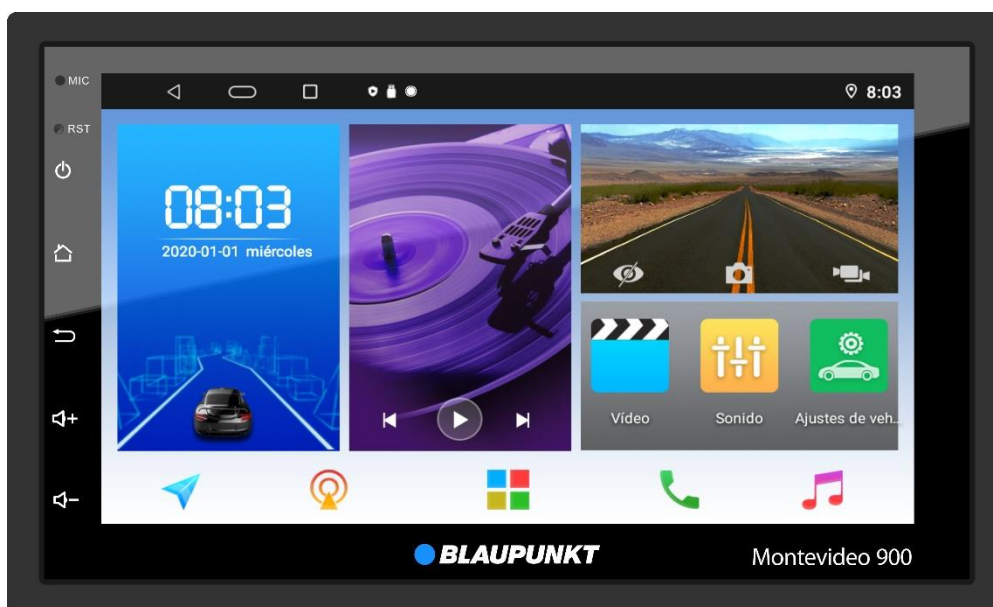

CAR MULTIMEDIA MONTEVIDEO 900

Order Number
1 011 000 019 793

Highlights

- **Radio**
High-end tuner
FM, AM Tuner
- **Display**
Large 7" digital TFT Capacitive touch screen display (1024 x 600 pixels)
- **Navigation**
Prepared for Navigation (GPS built-in)
- **Data carrier**
2x (Rear) USB (Standard A-type)
- **Media player**
Audio and Video from USB
- **Bluetooth**
Built-in Bluetooth for hands-free calling, phone book upload and audio streaming.
- **Inputs / Outputs**
A/V input
Rear view camera input
Video output
Steering Wheel Control input
- **Equalizer / Amplifier**
10-band parametric equalizer
- **Wi-Fi / Internet Access**
Wi-Fi built-in
- **Apps install**
Allows Android apps to be installed
- **Slim silver box**
Can be installed in most 2-DIN clusters without depth interference.

CAR MULTIMEDIA

MONTEVIDEO 900

RADIO

Type of tuner	Blaupunkt receiver
World tuner (switchable)	Europe, OIRT, Americas, Japan
Wave bands	FM 1, 2, 3, AM 1, 2
Band Scan	Yes
Search via frequency	Yes
Station memory	30
Sensitivity	lo/dx
Frequency response (Hz) -3dB	30 – 15.000

DISPLAY

Technology	Digital
Type	TFT Capacitive
Screen size	7"
Resolution	1024 x 600 pixels
Touchscreen	Yes
Brightness adjustable	Yes
Display switch off	Yes
Clock display	24 / 12 hours
Date display	Yes
Wallpaper options	Yes
Radio system languages	English, Spanish, Portuguese