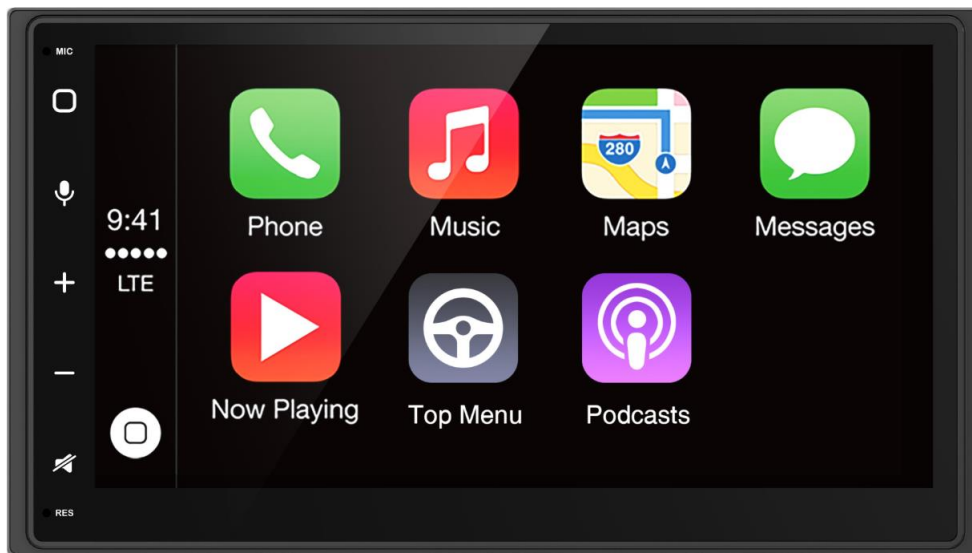

CAR MULTIMEDIA

MONTE CARLO 750 WIRELESS

Part Number

1 011 000 019 781

Highlights

- **Radio**
High-end tuner
FM (RDS), AM Tuner
- **Display**
Large 6.75" digital TFT Capacitive touch screen display (800 x 480 pixels)
- **Smartphone integration**
Apple CarPlay and Android Auto compatible
- **Data carrier**
2x USB (Standard A-type)
- **Media player**
Audio and Video from USB
- **Wireless Android Auto / Apple CarPlay**
Enjoy connectivity with smartphone free of cables
- **Bluetooth**
Built-in Bluetooth for hands-free calling, phone book upload and audio streaming.
- **Inputs / Outputs**
A/V input
Rear view camera input
Steering Wheel Control input
- **Equalizer / Amplifier**
10-band parametric equalizer
- **Flat design**
Seamless integration with different car clusters

CAR MULTIMEDIA

MONTE CARLO 750 WIRELESS

RADIO

Type of tuner	Blaupunkt receiver
World tuner (switchable)	Europe, OIRT, Americas, Japan
Wave bands	FM 1, 2, 3, AM 1, 2
Radio Data System (RDS)	AF, CT, EON, PS, PTY, TA, TP, RT
Travelstore	Yes (FMT, AMT)
Band Scan	Yes
Search via frequency	Yes
Station memory	30
Sensitivity	lo/dx
Frequency response (Hz) -3dB	30 – 15.000

DISPLAY

Technology	Digital
Type	TFT Capacitive
Screen size	6.75"
Resolution	800 x 480 pixels
Touchscreen	Yes
Brightness adjustable	Yes
Display switch off	Yes (off after 10 or 20sec selectable)
Clock display	24 / 12 hours
Date display	Yes
Wallpaper options	Yes
Wallpaper / Picture upload	Yes
Radio system languages	English, Spanish, Portuguese