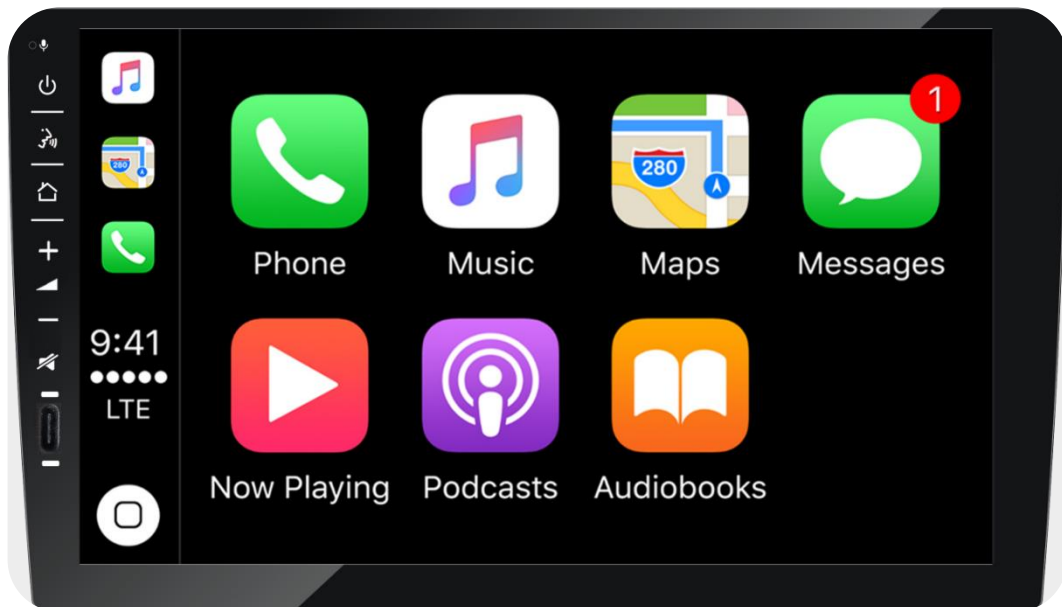

CAR MULTIMEDIA

SAN ANDRES 970 WIRELESS

Order Number
1 011 000 019 971

Highlights

- **Radio**
  High-end tuner
  FM (RDS), AM Tuner
- **Display**
  Extra Large 9" digital TFT capacitive touch screen display (1024 x 600 pixels)
- **Smartphone compatibility**
  Android Auto (USB and Wireless)
  Apple CarPlay (USB and Wireless)
- **Data carrier**
  2x USB (Type-C (front) + Standard A-type (rear))
- **Media player**
  Audio and Video from USB
- **Inputs / Outputs**
  Rear view camera input and AV input
- **Bluetooth**
  Built-in Bluetooth for hands-free calling, phone book upload and audio streaming external hands-free microphone
- **Equalizer / Amplifier**
  10-band parametric equalizer
- **Tailor made versatility**
  Frame and connections are sold separately creating huge possibilities of tailor made. Add the frame and the plug-n-play harness to enjoy smartphone wireless connectivity on a big screen.