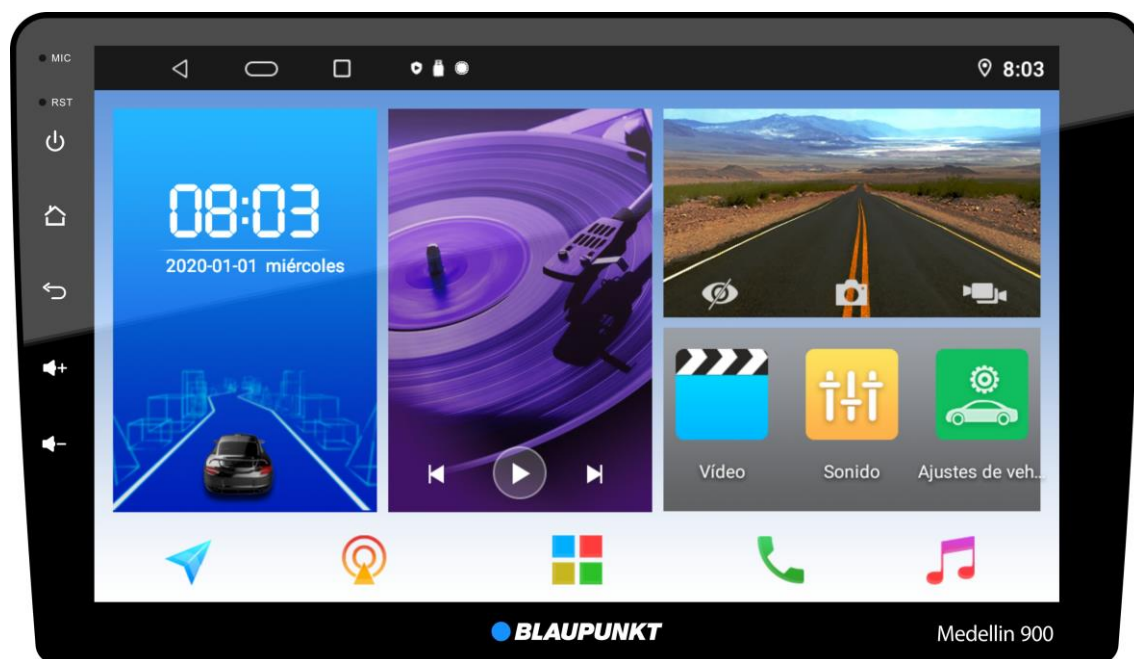

## CAR MULTIMEDIA MEDELLÍN 900

### Highlights

- **Radio**  
High-end tuner  
FM, AM Tuner
- **Display**  
Large 9" digital TFT Capacitive touch screen display (1024 x 600 pixels)
- **Navigation**  
Prepared for Navigation (GPS built-in)
- **Data carrier**  
2x (Rear) USB (Standard A-type)
- **Media player**  
Audio and Video from USB
- **Bluetooth**  
Built-in Bluetooth for hands-free calling, phone book upload and audio streaming.
- **Inputs / Outputs**  
A/V input  
Rear view camera input  
Video output  
Steering Wheel Control input
- **Equalizer / Amplifier**  
32-band parametric equalizer
- **Wi-Fi / Internet Access**  
Wi-Fi built-in
- **Apps install**  
Allows Android apps to be installed