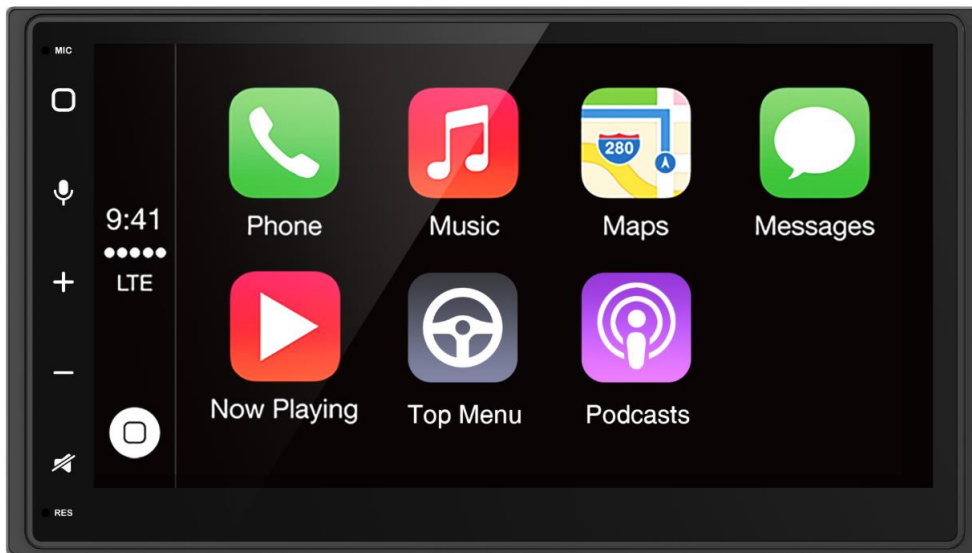

CAR MULTIMEDIA

MONTE CARLO 750 MID WIRELESS

Part Number

1 011 000 019 789

Highlights

- **Radio**
High-end tuner
FM (RDS), AM Tuner
- **Display**
Large 6.75" digital TFT Capacitive touch screen display (800 x 480 pixels)
- **Smartphone integration**
Apple CarPlay and Android Auto compatible
- **Data carrier**
2x USB (Standard A-type)
- **Media player**
Audio and Video from USB
- **Wireless Android Auto / Apple CarPlay**
Enjoy connectivity with smartphone free of cables
- **Bluetooth**
Built-in Bluetooth for hands-free calling, phone book upload and audio streaming.
- **Inputs / Outputs**
A/V input
Rear view camera input
Steering Wheel Control input
- **Equalizer / Amplifier**
10-band parametric equalizer
- **Flat design**
Seamless integration with different car clusters

DISPLAY

Technology	Digital
Type	TFT Capacitive
Screen size	6.75"
Resolution	800 x 480 pixels
Touchscreen	Yes
Brightness adjustable	Yes
Display switch off	Yes (off after 10 or 20sec selectable)
Clock display	24 / 12 hours
Date display	Yes
Wallpaper options	Yes
Wallpaper / Picture upload	Yes
Radio system languages	English, Spanish, Portuguese