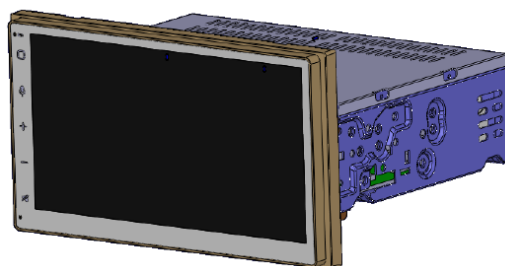

CAR MULTIMEDIA

MONTE CARLO 750 MID WIRELESS

EQUALIZER

Number of bands	10
Model	parametric
Type	analogue
Variable subwoofer gain	Yes (24 steps)
Loudness	Yes
Sound presets	Rock, pop, classic
Balance / fader	Yes / Yes (+/- 20 steps)
Source specific volume	Radio, Bluetooth, USB, AV-IN

AMPLIFIER

Number of channels	4
Max. power	4 x 45 Watt
Sinus power at 14.4 V	4 x 20 Watt

INPUTS

Antenna	1 (Radio)
USB	2 Rear (A-type)
Audio / Video (analogue)	Rear A/V (RCA Type)
Rear view camera	Yes
Reverse gear	Yes
Handbrake	Yes
External hand-free microphone	Yes (3.5 mm jack, rear)
IR remote control	Yes (front panel)
Steering wheel remote control	Yes (SWC, rear, analogue, 3.5 mm jack, programmable via menu)
Power supply	Yes (cable set with ISO)

OUTPUTS

4-channel preamp out	Yes (RCA, 2V)
Subwoofer	Yes (RCA)
Audio channels	4

GENERAL

Installation	2-DIN slot (front 2-DIN with silver 1-DIN at the middle)
Operating voltage	10,8 – 16V
Weight	ca. 2,20 kg
Depth (incl. panel + connector)	ca. 175,0 mm
Depth (installation depth)	165 mm
Width	180 mm
Height	100 mm
Front panel	fixed
Colour	piano black
Illumination	Keys: white

ACCESSORIES INCLUDED IN DELIVERY

User manual	Yes 2 languages: English and Spanish
Mounting material	Yes
Connector cable sets	Yes Power Yes Speakers Yes Camera (RCA) Yes Reverse, brake, P-control
(cable)	Yes SWC (3.5 mm jack)

Monte Car 750 Wireless Silver Box 1-DIN at the middle