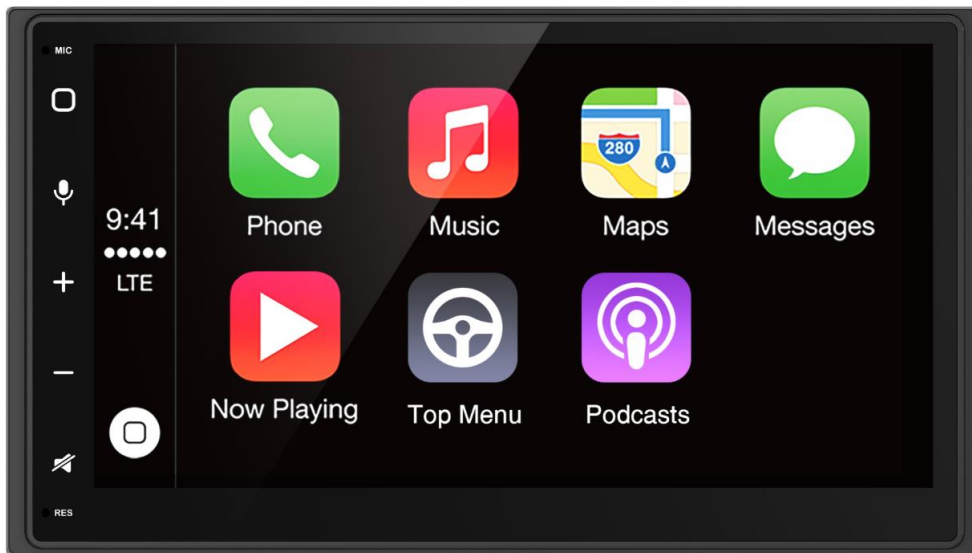

CAR MULTIMEDIA

MONTE CARLO 750 WIRELESS

Part Number

1 011 000 019 781

Highlights

- **Radio**
  High-end tuner
  FM (RDS), AM Tuner
- **Display**
  Large 6.75" digital TFT Capacitive touch screen display (800 x 480 pixels)
- **Smartphone integration**
  Apple CarPlay and Android Auto compatible
- **Data carrier**
  2x USB (Standard A-type)
- **Media player**
  Audio and Video from USB
- **Wireless Android Auto / Apple CarPlay**
  Enjoy connectivity with smartphone free of cables
- **Bluetooth**
  Built-in Bluetooth for hands-free calling, phone book upload and audio streaming.
- **Inputs / Outputs**
  A/V input
  Rear view camera input
  Steering Wheel Control input
- **Equalizer / Amplifier**
  10-band parametric equalizer
- **Flat design**
  Seamless integration with different car clusters