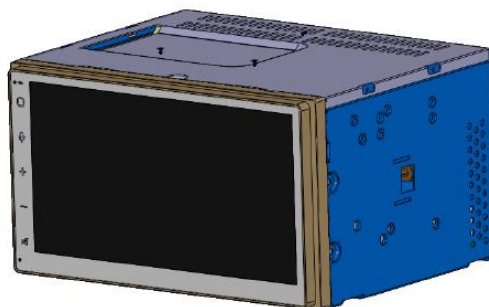

CAR MULTIMEDIA

MONTE CARLO 750 WIRELESS

EQUALIZER

Number of bands	10
Model	parametric
Type	analogue
Variable subwoofer gain	Yes (24 steps)
Loudness	Yes
Sound presets	Rock, pop, classic
Balance / fader	Yes / Yes (+/- 20 steps)
Source specific volume	Radio, Bluetooth, USB, AV-IN

AMPLIFIER

Number of channels	4
Max. power	4 x 45 Watt
Sinus power at 14.4 V	4 x 20 Watt

INPUTS

Antenna	1 (Radio)
USB	2 Rear (A-type)
Memory card reader	-
Audio / Video (analogue)	Rear A/V (RCA Type)
Rear view camera	Yes
Reverse gear	Yes
Handbrake	Yes
External hand-free microphone	Yes (3.5 mm jack, rear)
IR remote control	Yes (front panel – control not included)
Steering wheel remote control	Yes (SWC, rear, analogue, 3.5 mm jack, programmable via menu)
Power supply	Yes (cable set with ISO)

OUTPUTS

4-channel preamp out	Yes (RCA, 2V)
Subwoofer	Yes (RCA)
Audio channels	4

GENERAL

Installation	2-DIN slot
Operating voltage	10,8 – 16V
Weight	ca. 2,20 kg
Depth (incl. panel + connector)	ca. 175,0 mm
Depth (installation depth)	165 mm
Width	180 mm
Height	100 mm
Front panel	fixed
Colour	piano black
Illumination	Keys: white

ACCESSORIES INCLUDED IN DELIVERY

User manual	Yes 2 languages: English and Spanish
Mounting material	Yes
Connector cable sets	Yes Power
	Yes Speakers
	Yes Camera (RCA)
	Yes Reverse, brake, P-control (cable)
	Yes SWC (3.5 mm jack)

Monte Car 750 Wireless Silver Box 2-DIN