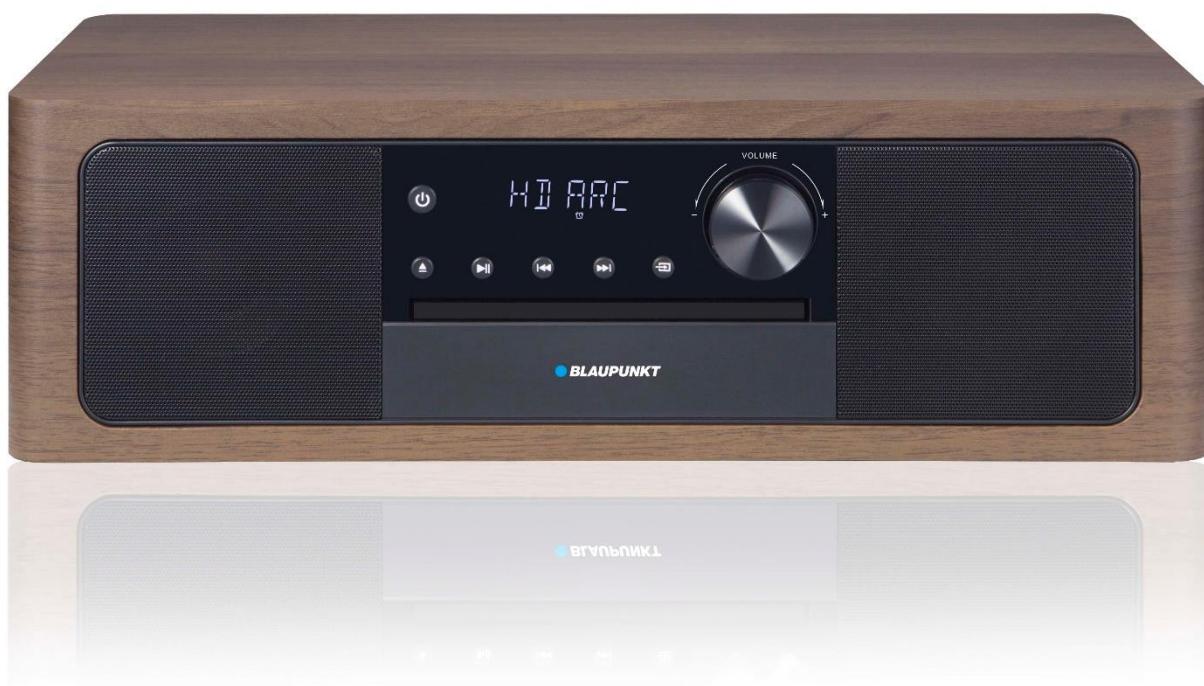

## FM/BT/CD/USB/MP3/WMA/HDMI – MS22BT MICRO SYSTEM WITH BLUETOOTH

Micro system with  
Bluetooth and CD/USB  
player and HDMI ARC  
port

#### Features and specifications:

- CD player with MP3/WMA playback
- CD/-R/-RW/MP3/WMA support
- Bluetooth for wireless audio streaming from smartphone or PC
- FM PLL radio with 40 preset memory
- USB port for music playback
- HDMI ARC port
- Optical input
- Max. output power: 150 W (2 x 75 W)
- Power Output: 50 W RMS (2 x 25 W)
- Equalizer Rock/Pop/Class/Jazz/Normal
- Bass and treble adjustment
- Loudness
- Clock with alarm
- LED display
- AUX-IN (mini jack 3.5 mm)
- Remote control
- External antenna input
- Power Supply: AC 110-240V~50/60Hz
- Main unit dimensions: 400 (w) x 125 (h) x 220 (d) mm
- Weight: 3.6 kg