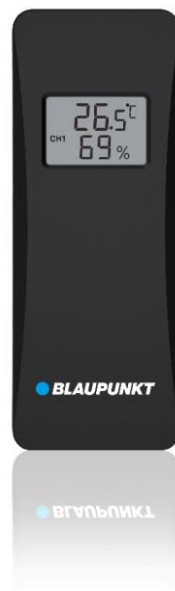

WIRELESS SENSOR– ACC20WSBK

Wireless outdoor sensor with an LCD display that shows temperature and humidity. The sensor has 3 switchable channels and is battery-powered, with the possibility of placing or hanging. Works as an optional sensor with following Blaupunkt weather stations: WS15WH, WS30WH/BK, WS40WH/BK, WS50WHAPP and clock radios: CR12BK/WH, CRP81USB, CR85BK/WH CHARGE.

- LCD display
- Temperature and humidity display*
- Support 3 channels (switchable channels)
- Low battery indicator
- Wireless sensor power source: 2 x 1.5 V AA batteries (included)
- Possibility to stand or hang
- Works with the following Blaupunkt weather stations: WS15WH, WS30WH/BK, WS40WH/BK, WS50WHAPP
- Works with the following Blaupunkt clock radios (on channel I) : CR12BK/WH, CRP81USB, CR85BK/WH CHARGE

Dimensions and weight of the device:

- Sensor dimensions: 43x22x110 mm
- Sensor LCD dimensions: 25x17 mm
- Sensor net weight: 0.05 kg

Logistic data:

- Unit packaging dimensions (WxHxD): 50x40x120mm
- Net weight 1 pc: 0.05 kg
- Gross weight 1 pc: 0.12 kg
- Master carton dimensions: 275x225x265 mm
- Master carton quantity: 50 pcs
- Pallet quantity: 4200 pcs