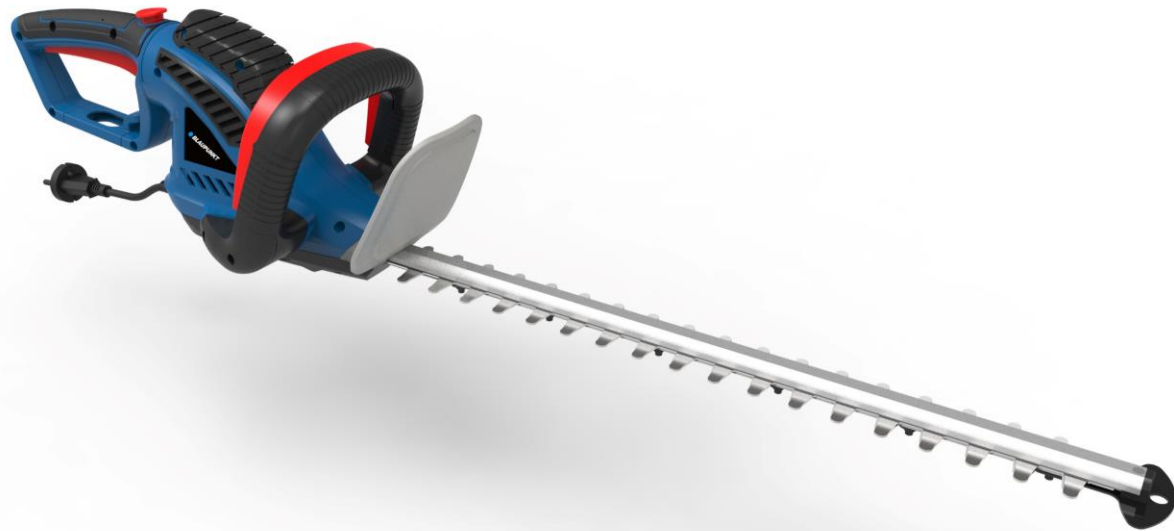

HEDGE TRIMMER HT6010

Hedge trimmer with a maximum power of 1800 W and a working length of 55 cm.

DISTRIBUTOR:

2N-Everpol Sp. z o.o. – BLAUPUNKT COMPETENCE CENTER,
02-801 WARSZAWA, ul. PUŁAWSKA 403A, POLSKA
Tel.: +48 22 688 08 00, www.everpol.pl, info@everpol.pl

FEATURES AND SPECIFICATION:

- Voltage: 230-240 V ~ 50 Hz
- High maximum power: 1800 W
- Safe and efficient operation
- Lightweight design
- Low vibration level
- Two-stage start-up system
- Trimmer working length: 55 cm
- Teeth spacing: 2 cm

INCLUDES:

- Hedge trimmer
- User's manual
- Warranty card

DEVICE DIMENSIONS AND WEIGHT:

- Dimensions: 102 x 18 x 19 cm
- Weight: 2.5 kg

LOGISTICS DATA:

Unit packaging

- Dimensions: 107 x 19 x 19 cm
- Weight: 3.7 kg