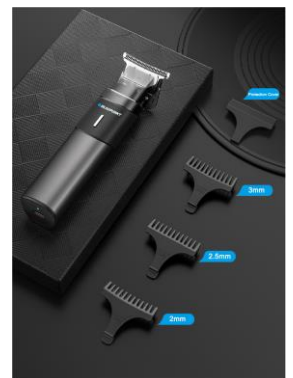

HAIR CLIPPER SRM402

- Metallic body design
- Corded and cordless usage
- 600mAh lithium battery
- Runtime: up to 90 minutes, charge time: 60 minutes
- Waterproof rating: IPX7
- Special "T" type metal blade – closer contact with skin and beard for accurate trimming
- Micro cutting length of approx. 0.1mm
- 3 pcs of detachable combs (1, 2, 3mm)
- USB Type-C port for charging with included cable (charger not included)
- Accessories included: Small comb, lubricating oil, cleaning brush and 1 protective cap