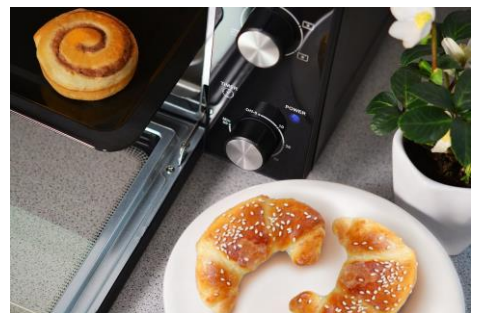

ELECTRIC OVEN KOR418

- Convection and rotisserie
- 45L capacity
- Cool touch body and door
- Temperature control: 90 - 230 °C
- Timer: 0-60 min
- Interior light, double glass door
- Accessories: bake tray, rotisserie set, crumb tray, bake rack, tray handle
- Power: 1800 W
- Weight: 12.2 kg
- External dimensions: 57.1 x 43.0 x 36.9 cm
- Internal dimensions: 42.1 x 35.3 x 30.3 cm
- Power supply 220-240 V ~ 50/60 Hz