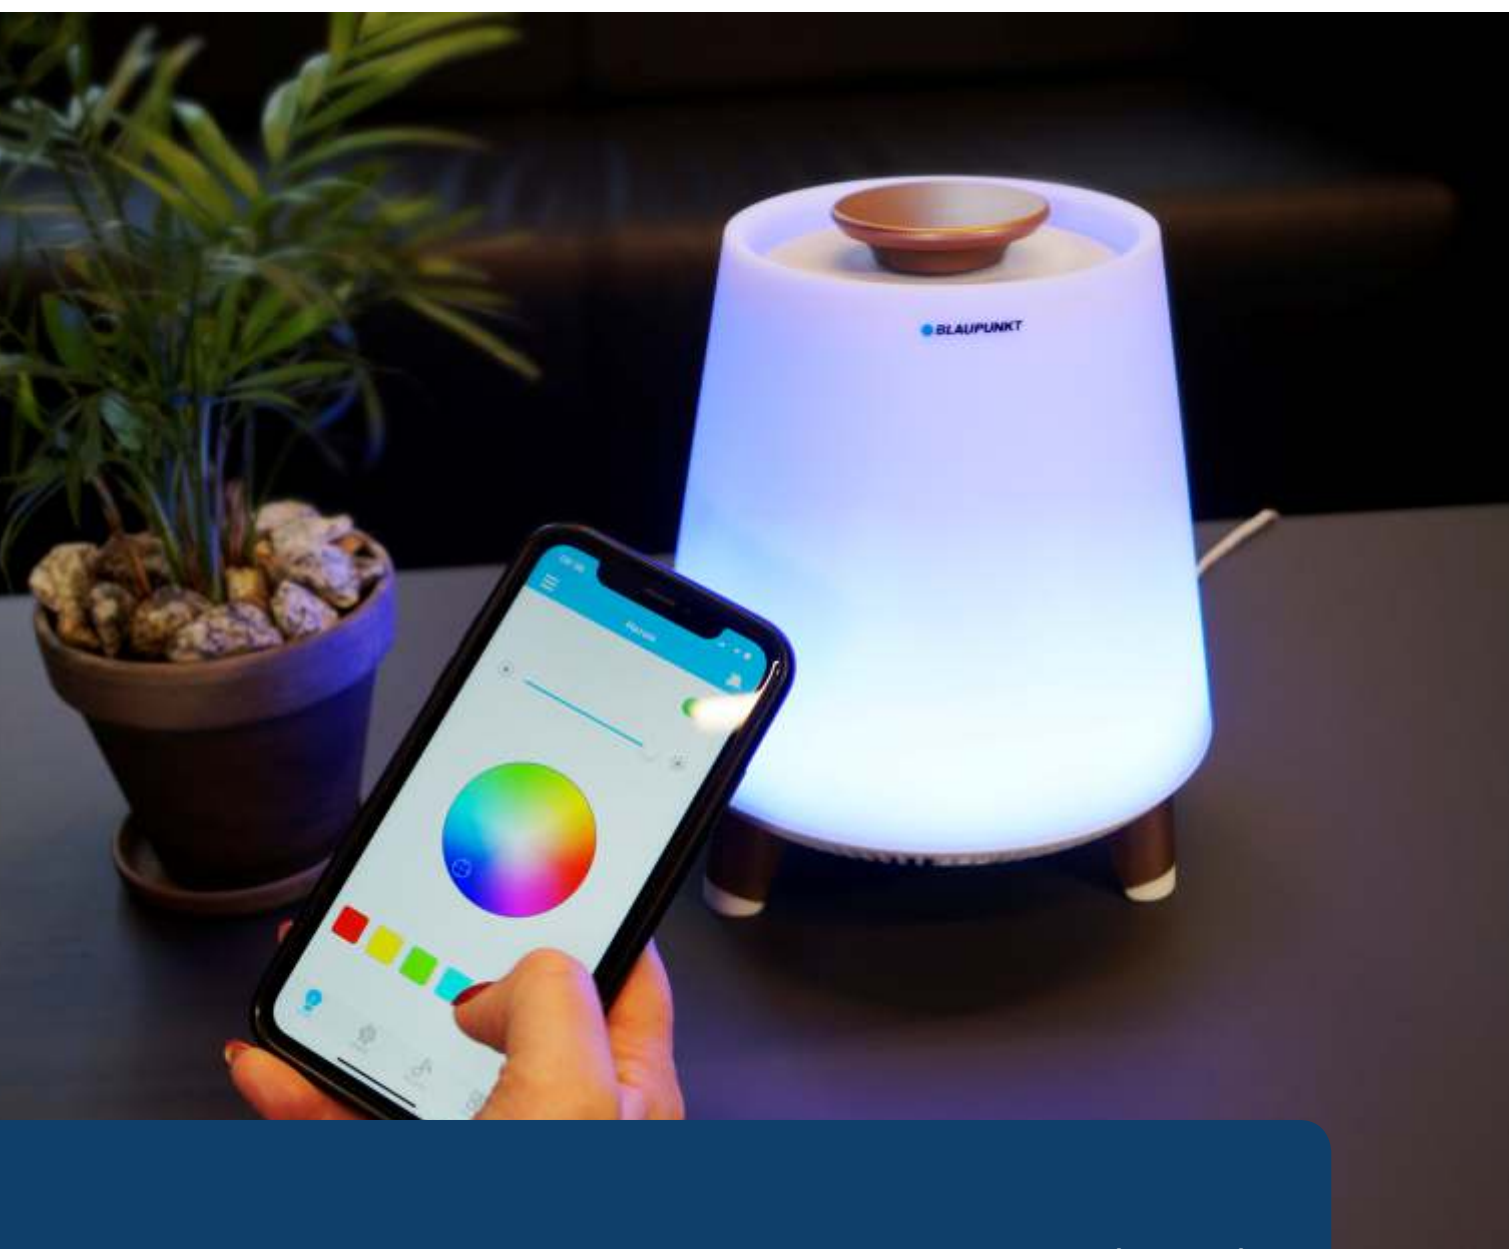

Bluetooth Speakers

- BT22TWS
- BT25LAMP
- BT05BL/BK

Enjoy it.