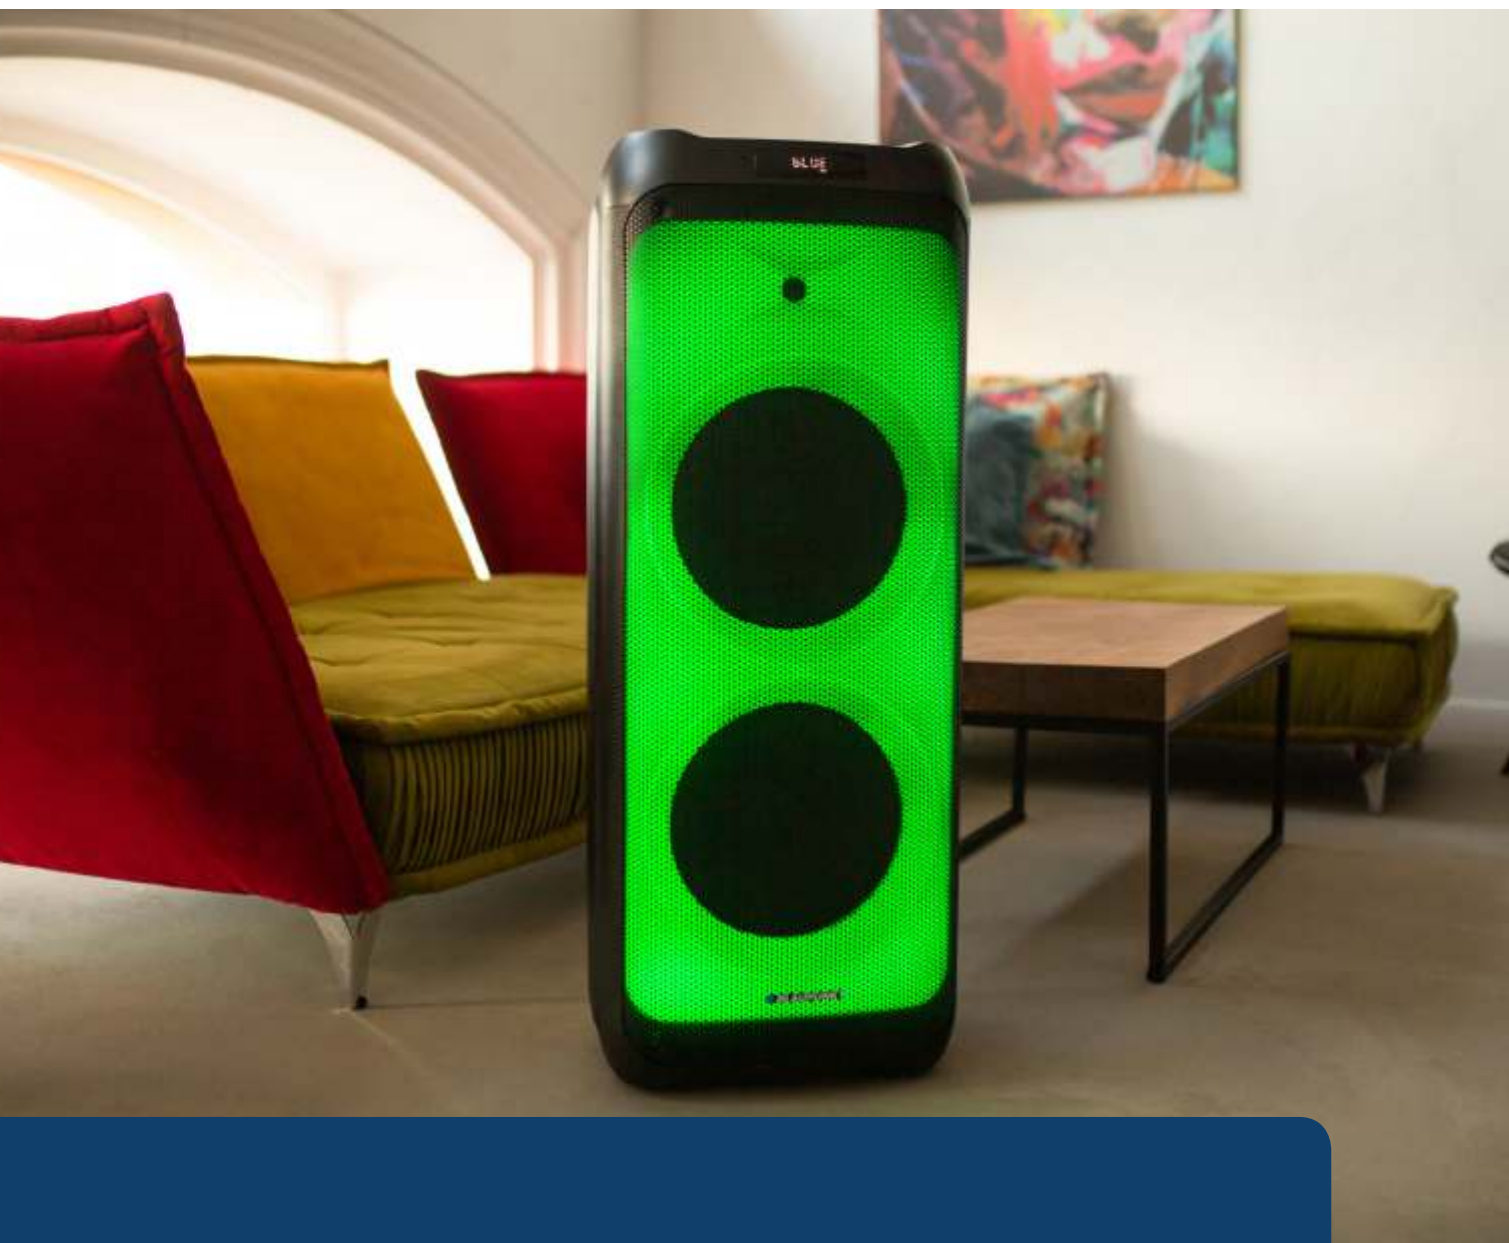

Power Audio

- PB12DB
- PB10DB
- PB08DB
- PB06DB
- PB05DB
- PS11DB

- PS10DB
- PS6
- PS05.2DB
- PA25
- PA15
- PA12

- PA10
- MB08.2
- MB06.2
- MB10
- MB06

MICROPHONES

- WM80UDB
- WM60UDB
- WM40U

Enjoy it.