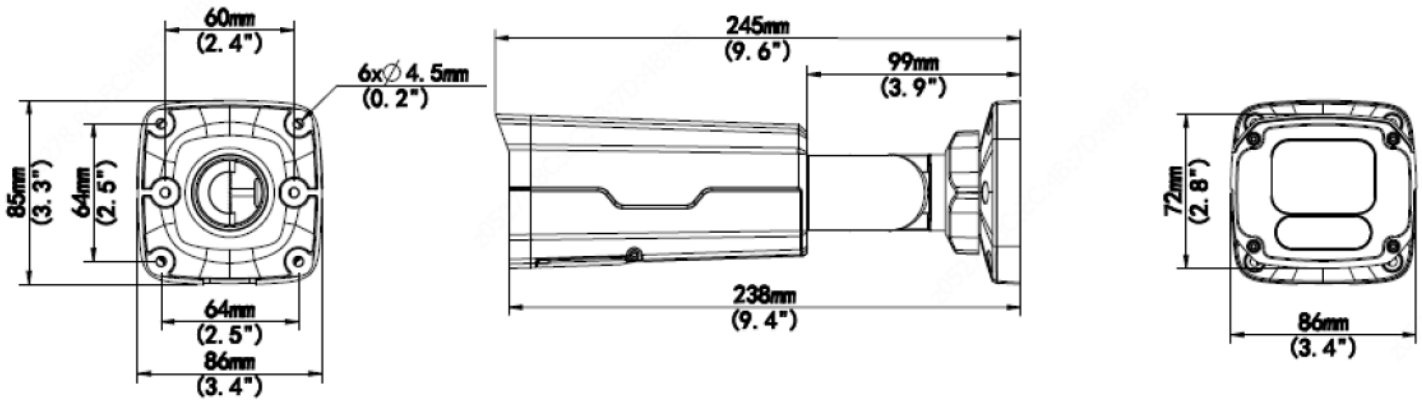

Certifications	
EMC	CE-EMC (EN 55032: 2015+A1:2020, EN 61000-3-3: 2013+A1: 2019, EN IEC 61000-3-2: 2019+A1: 2021, EN 55035: 2017+A11:2020) FCC (FCC CFR 47 part15 B, ANSI C63.4-2014)
Safety	CE LVD (EN 62368-1:2014+A11:2017) CB (IEC 62368-1:2014) UL (UL 62368-1, 2nd Ed., Issue Date: 2014-12-01)
Environment	CE-RoHS (2011/65/EU;(EU)2015/863); WEEE (2012/19/EU); Reach (Regulation (EC) No 1907/2006)
Protection	IP67 (IEC 60529:1989+AMD1:1999+AMD2:2013) IK10 (IEC 62262:2002)
General	
Power	DC 12V±25%, PoE (IEEE 802.3af)
	Power consumption: Max 9.0W
Power Interface	Ø 5.5mm coaxial power plug
Dimensions (L × W × H)	245× 86 × 85mm (9.6" × 3.4" × 3.3")
Weight	0.87kg (1.92lb)
Material	Metal
Working Environment	-30°C ~ 60°C (-22°F ~ 140°F), Humidity: ≤95% RH (non-condensing)
Storage Environment	-30°C ~ 60°C (-22°F ~ 140°F), Humidity: ≤95% RH (non-condensing)
Surge protection	4KV
Reset button	Support

## DIMENSIONS