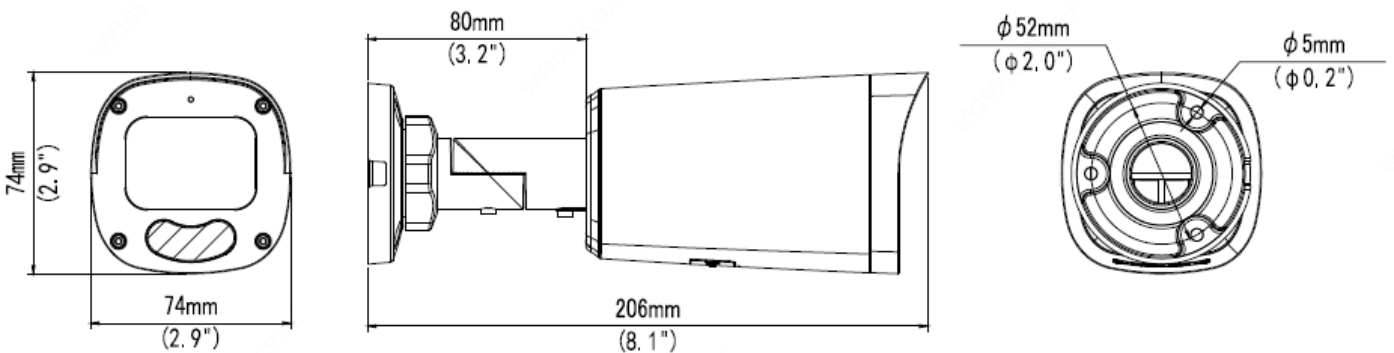

### FEATURES

- High quality image with 5MP, 1/2.7"CMOS sensor
- 5MP (2880\*1620) @ 25/20fps; 4MP (2560\*1440) @ 25/20fps; 3MP (2304\*1296) @ 30/25fps;2MP (1920\*1080) @30/25fps
- Ultra 265, H.265, H.264, MJPEG
- 120dB true WDR technology enables clear image in strong light scene
- Support 9:16 Corridor Mode
- Built-in Mic
- Smart IR, up to 50m (164ft) IR distance
- Supports 256GB Micro SD card
- IP67 protection
- Support PoE power supply
- 3-Axis

Safety	CE LVD (EN 62368-1:2014+A11:2017) CB (IEC 62368-1:2014) UL (UL 62368-1, 2nd Ed., Issue Date: 2014-12-01)
Environment	CE-RoHS (2011/65/EU;(EU)2015/863); WEEE (2012/19/EU); Reach (Regulation (EC) No 1907/2006)
Protection	IP67
<b>General</b>	
Power	DC 12V±25%, PoE (IEEE 802.3af)
	Power consumption: Max 8.5W
Power Interface	Ø 5.5mm coaxial power plug
Dimensions (L x W x H)	206 × 74 × 74mm (8.1" × 2.9" × 2.9")
Weight	0.55kg (1.2lb)
Material	Metal
Working Environment	-30°C ~ 60°C (-22°F ~ 140°F), Humidity: ≤95% RH (non-condensing)
Storage Environment	-30°C ~ 60°C (-22°F ~ 140°F), Humidity: ≤95% RH (non-condensing)
Surge protection	6KV
Reset button	Support

## DIMENSIONS