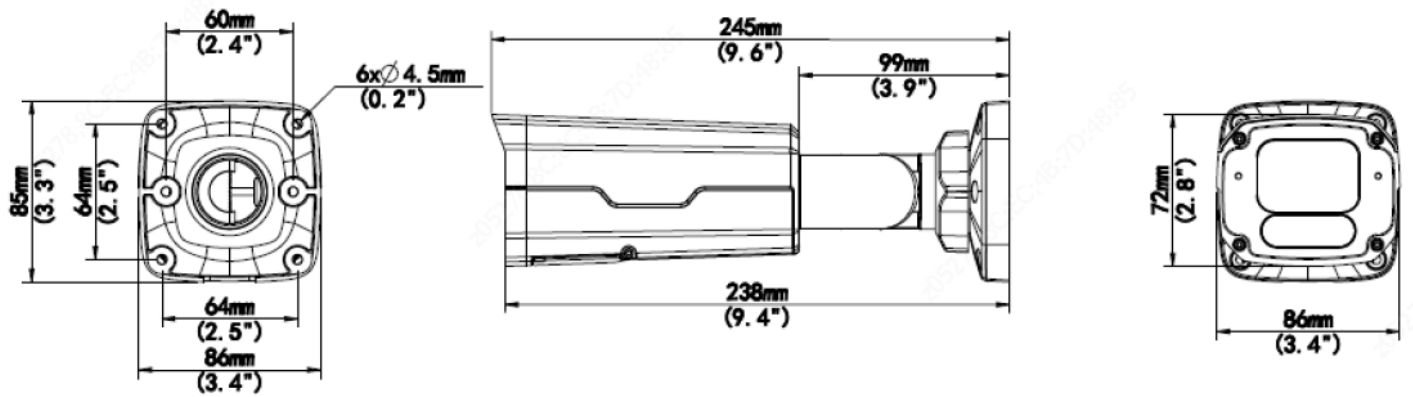

DIMENSIONS