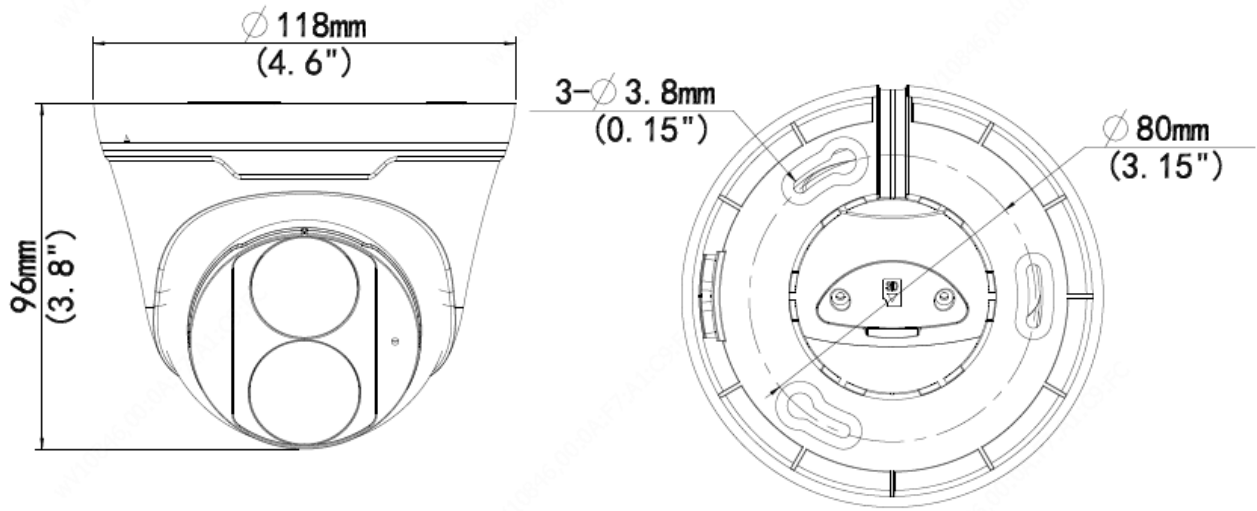

DIMENSIONS

ACCESSORIES

BP-CB-D03-G