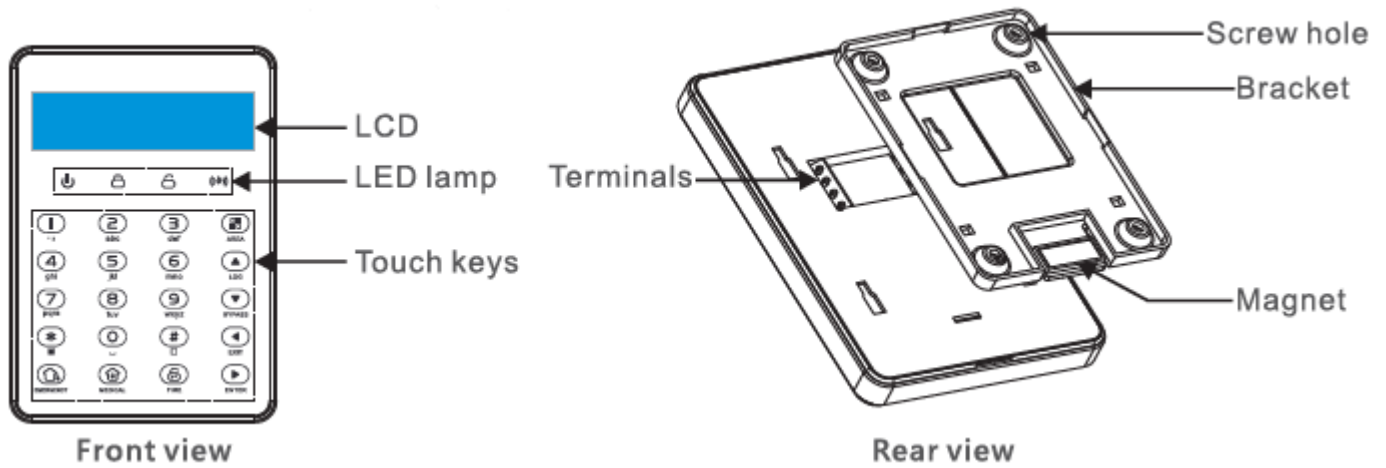

Touch screen keyboard

BP-KPLCD01

Specifications

- LCD display
- 3 zones
- 16 characters

Appearance introduction:

Wiring instructions:

Please follow the wiring diagram below to connect.