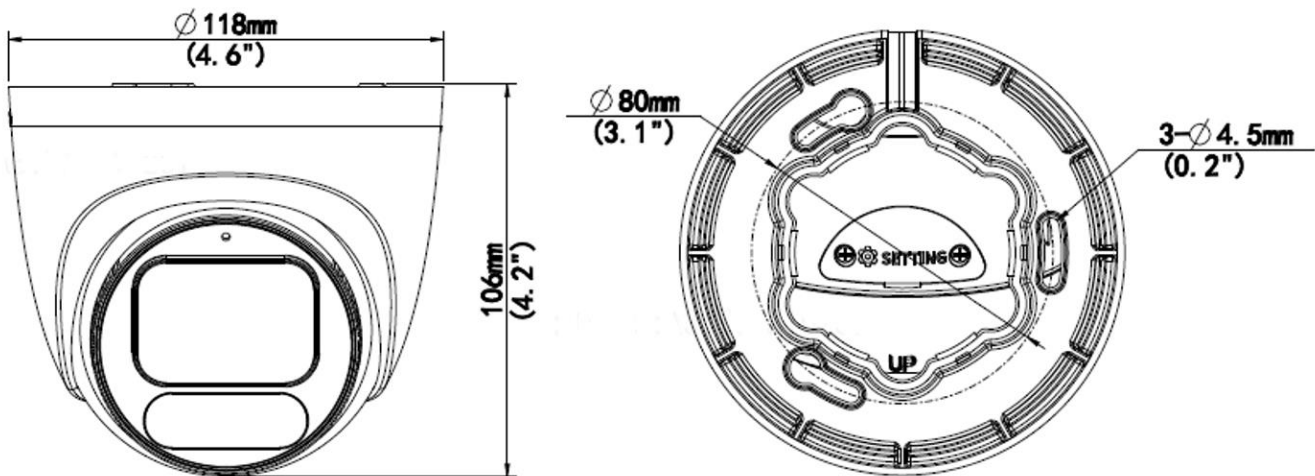

## TECHNICAL SPECIFICATION

Camera				
Sensor	1/1.8", 4.0 megapixel, progressive scan, CMOS			
Minimum Illumination	Colour: 0.0005lux (F1.0, AGC ON)			
Shutter	Auto/Manual, 1 ~ 1/100000s			
Adjustment angle	Pan: 0° ~ 360°	Tilt: 0° ~ 75°	Rotate: 0° ~ 360°	
WDR	120dB			
S/N	>52dB			
Lens				
Lens	2.8mm@F1.0			
Iris	Fixed			
Field of View (H)	110.4°			
Field of View (V)	60.5°			
Field of View (D)	115.2°			
DORI				
DORI Distance	Detect (m)	Observe (m)	Recognize (m)	Identify (m)
	43.4 (142.5ft)	17.4 (57.0ft)	8.7 (28.5ft)	4.3 (14.3ft)
Illuminator				
LED distance	Up to 30m (98ft)			
LED number	2			
LED On/Off Control	Auto/Manual			
Video				
Video Compression	Ultra265, H.265, H.264, MJPEG			
H.264 code profile	Baseline profile, Main profile, High profile			
Frame Rate	Main Stream: 4MP (2688*1520), Max 25fps; 4MP (2560*1440), Max 25fps; 3MP (2304*1296), Max 30fps; 1080P (1920*1080), Max 30fps; Sub Stream: 720P (1280*720), Max 30fps; D1 (720*576), Max 30fps; 640*360, Max 30fps			
Video Bit Rate	128 Kbps ~ 6144 kbps			
U-code	Support			
OSD	Up to 4 OSDs			
Privacy Mask	Up to 4 areas			
ROI	Up to 8 areas			
Video Stream	Dual Streams			
Image				
White Balance	Auto/Outdoor/Fine Tune/Sodium Lamp/Locked/Auto2			
Digital noise reduction	2D/3D DNR			
Smart Illumination	Support			
Flip	Normal/Vertical/Horizontal/180°/90°Clockwise/90°Anti-clockwise			
De-warping	N/A			
HLC	Support			

Environment	CE-RoHS (2011/65/EU; (EU)2015/863); WEEE (2012/19/EU)
Protection	IP67
<b>General</b>	
Power	DC 12V±25%, PoE (IEEE 802.3af)
	Power consumption: Max 5.9W
Power Interface	Ø 5.5mm coaxial power plug
Dimensions (Ø x H)	Ø118x106mm (Ø4.6" x 4.2")
Weight	0.45kg (0.99lb)
Material	Metal + plastic
Working Environment	-30°C ~ 60°C (-22°F ~ 140°F), Humidity: ≤95% RH (non-condensing)
Storage Environment	-30°C ~ 60°C (-22°F ~ 140°F), Humidity: ≤95% RH (non-condensing)
Surge protection	4KV
Reset button	Support

## DIMENSIONS