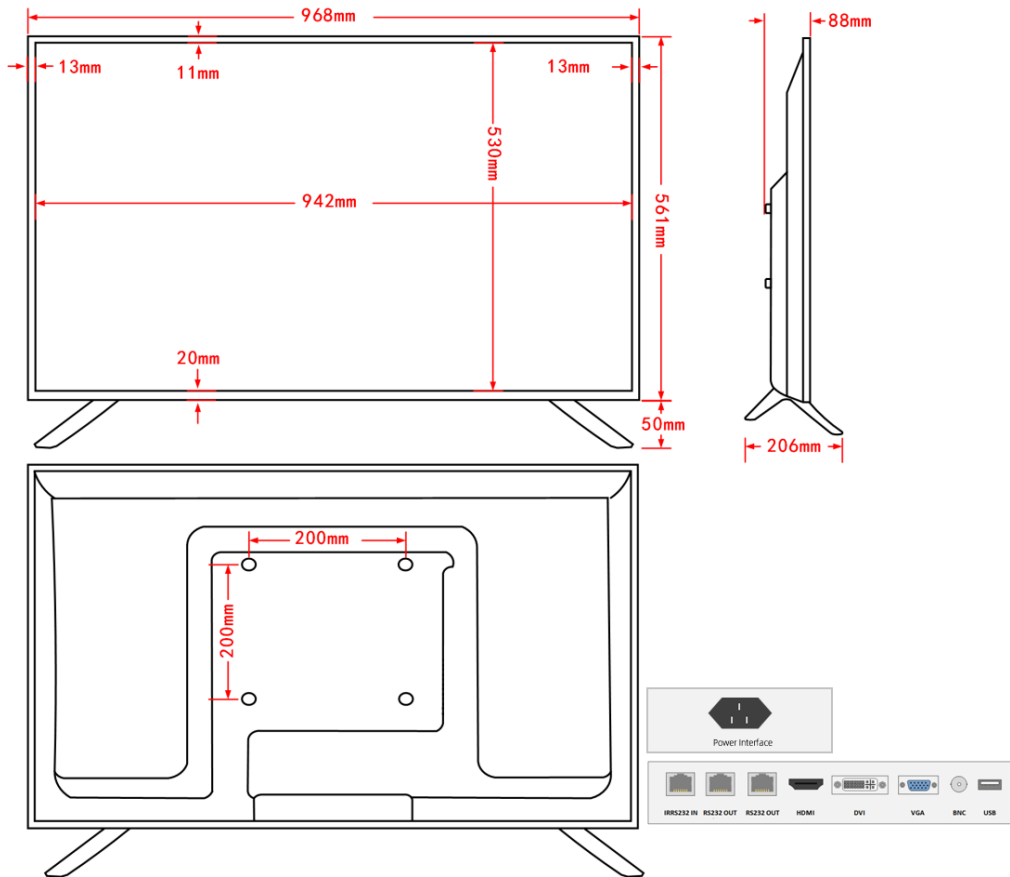

DIMENSIONS

PECAUTIONS

- Handle with care when transporting and handling;
- Do not use in places with corrosion, flammable and explosive;
- In order to avoid the danger of electric shock, please cut off the power supply during installation, commissioning and moving;
- Do not install near the heat source, so as not to overheat the product and damage the product;
- Make sure that all connectors are connected correctly and reliably;
- Do not open the cover of the product without permission.