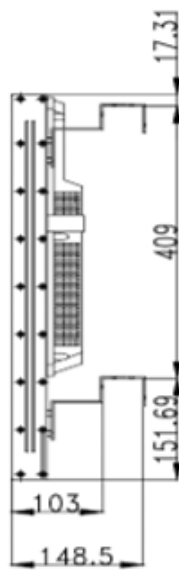

INSTALLATION SIZE

40X20

40X40