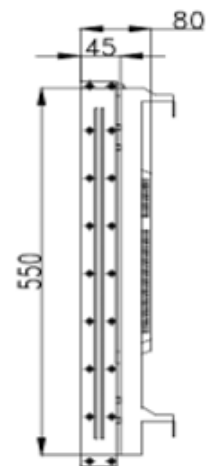

Electrical performance	
Enter	176-240V ~, 47 ~ 63Hz, 2A, Max
DC output	12V=4A
Machine power consumption	46 inches: 140w (DLCD)
Speaker power	No speakers
Main hardware	
Memory	Full hardware architecture, no memory, no storage
Built-in memory	Not support
Memory expansion	Not support
WiFi	Not support
Operating system	Full hardware architecture, no CPU and operating system
Decoding resolution	The highest resolution is 3840X2160 (4K)
Show performance parameters	
Backlight type	DLCD
Display size(mm)	L1019.5x W574.2
Physical resolution	2K (1920 x 1080)
Overall peak brightness	600 cd/m ² ± 30
Dynamic Contrast	1200:1
Viewing angle	89/89/89/89
Screen ratio	16:9
Display color	10Bit, 16.7M
Structural dimensions (unit: mm)	
Overall Dimensions (length × height × thickness)	L1023 x W577.7 x T82
Outer box packing size (length × height × thickness)	L1123 x W350 x T665
Bare metal net weight (KG)	17KG
Gross weight of the whole machine (KG)	38KG (two sets)
Wall mount size	Three hooking methods, see the view below for details
VESA hole size	See the hexagonal view below for details
Wall Mount Screw Specifications	M5*6 and M6*10

Matching different LCD glass models, the peak brightness of the whole machine will be different, the data marked in this specification is for reference only!

INSTALLATION SIZE

40X20

40X40

SCENARIO SHOWS