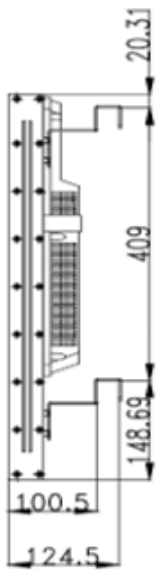

INSTALLATION SIZE

40X20