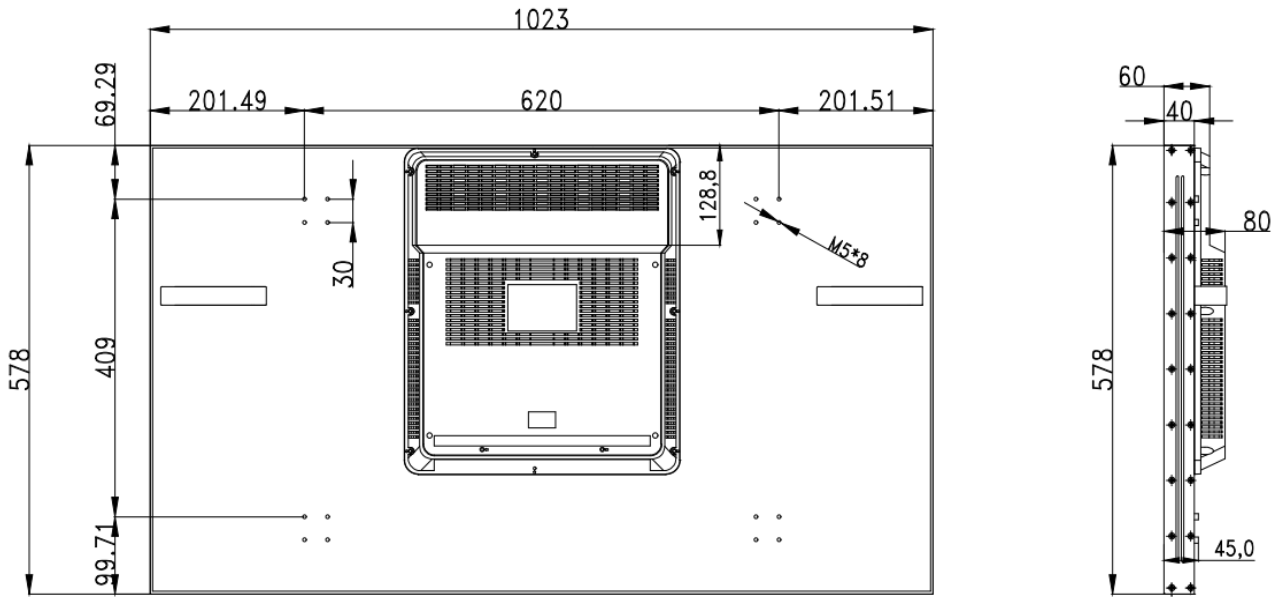

INSTALLATION SIZE

40X20