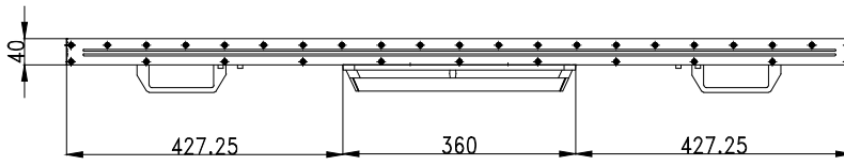

INSTALLATION SIZE

40X20