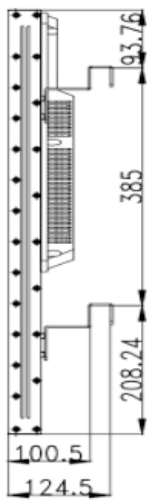

INSTALLATION SIZE

40X20