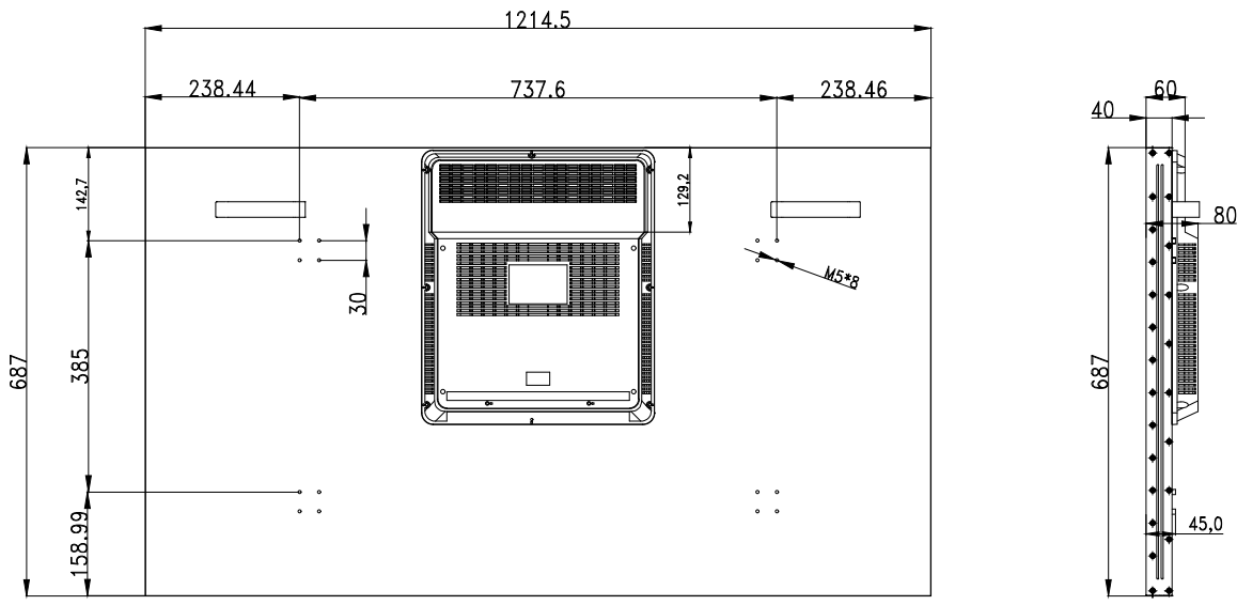

INSTALLATION SIZE

40X20