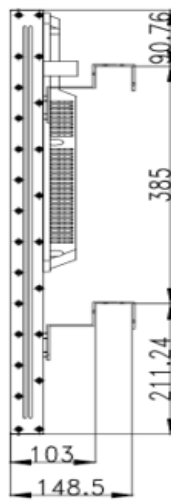

INSTALLATION SIZE

40X40