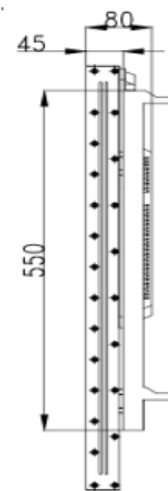

Electrical performance	
Enter	176-240V ~, 47 ~ 63Hz, 2A, Max
DC output	12V=4A
Machine power consumption	55 inches: 158w (DLCD)
Speaker power	No speakers
Main hardware	
Memory	Full hardware architecture, no memory, no storage
Built-in memory	Not support
Memory expansion	Not support
WiFi	Not support
Operating system	Full hardware architecture, no CPU and operating system
Decoding resolution	The highest resolution is 3840X2160 (4K)
Show performance parameters	
Backlight type	DLCD
Display size(mm)	L1211x W683.5
Physical resolution	2K (1920 x 1080)
Overall peak brightness	600 cd/m ² ± 30
Dynamic Contrast	1200:1
Viewing angle	89/89/89/89
Screen ratio	16:9
Display color	10Bit, 16.7M
Structural dimensions (unit: mm)	
Overall Dimensions (length × height × thickness)	L1214.5 x W687 x T82
Outer box packing size (length × height × thickness)	L1315 x W350 x T785
Bare metal net weight (KG)	22KG
Gross weight of the whole machine (KG)	48KG (two sets)
Wall mount size	Three hooking methods, see the view below for details
VESA hole size	See the hexagonal view below for details
Wall Mount Screw Specifications	M5*6 and M6*10

Matching different LCD glass models, the peak brightness of the whole machine will be different, the data marked in this specification is for reference only!

INSTALLATION SIZE

40X20

40X40

SCENARIO SHOWS