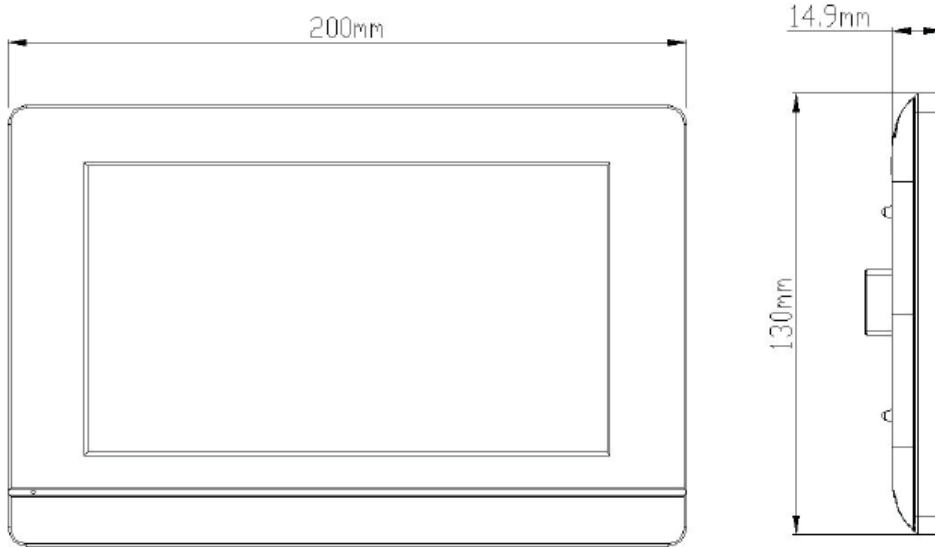

7-INCH INDOOR MONITOR

BP-VDP-IS724-W

OVERVIEW

This product based on TCP/IP transmission protocol, is the main device for the H series video door phone system, it supports video phone, defence area setting and picture pushing. Details of the device are as follows:

SPECIFICATION

Model: BP-VDP-IS724-W	
Working Parameter	
Working Voltage	DC 24V
Device Quiescent Current	≤80mA
Device Working Current	≤ 200 mA
Screen Size	7 inch
Resolution	1024 × 600
Appearance Dimension	200 × 130 × 14.9mm (L × W × D)
Environment Temp.	-10°C ~ +55°C
Call Waiting	30s
Call Duration	120s
Surveillance Duration	30s

PRODUCT DIAGRAM

PRODUCT DIMENSIONS

INTERFACE INTRODUCTION

Number①

GND、+12V: Defense zone detector power terminals (current \leq 100mA)

Z8: doorbell function as default.

Z7 to Z1: standard defense area interface, support normal open/close security module.