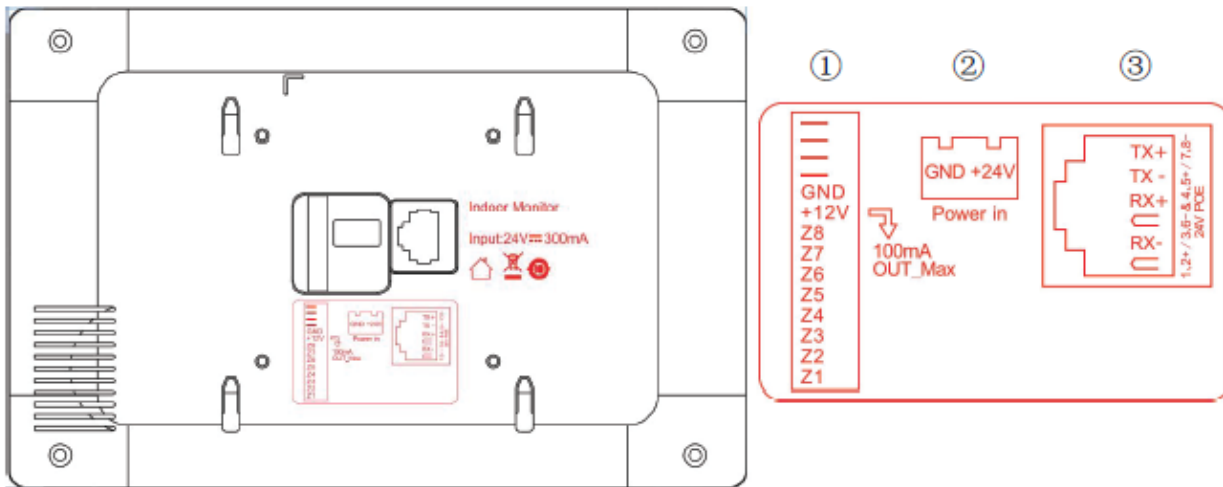

7-INCH INDOOR MONITOR

BP-VDP-IS724-W

OVERVIEW

This product based on TCP/IP transmission protocol, is the main device for the H series video door phone system, it supports video phone, defence area setting and picture pushing. Details of the device are as follows:

SPECIFICATION

Model: BP-VDP-IS724-W	
Working Parameter	
Working Voltage	DC 24V
Device Quiescent Current	≤80mA
Device Working Current	≤ 200 mA
Screen Size	7 inch
Resolution	1024 × 600
Appearance Dimension	200 × 130 × 14.9mm (L × W × D)
Environment Temp.	-10°C ~ +55°C
Call Waiting	30s
Call Duration	120s
Surveillance Duration	30s

PRODUCT DIAGRAM

PRODUCT DIMENSIONS

INTERFACE INTRODUCTION

Number①

GND、+12V: Defense zone detector power terminals (current \leq 100mA)

Z8: doorbell function as default.

Z7 to Z1: standard defense area interface, support normal open/close security module.

Number②

External power input: DC 24 V.

Number③

Network Port (24V non-standard PoE switch).