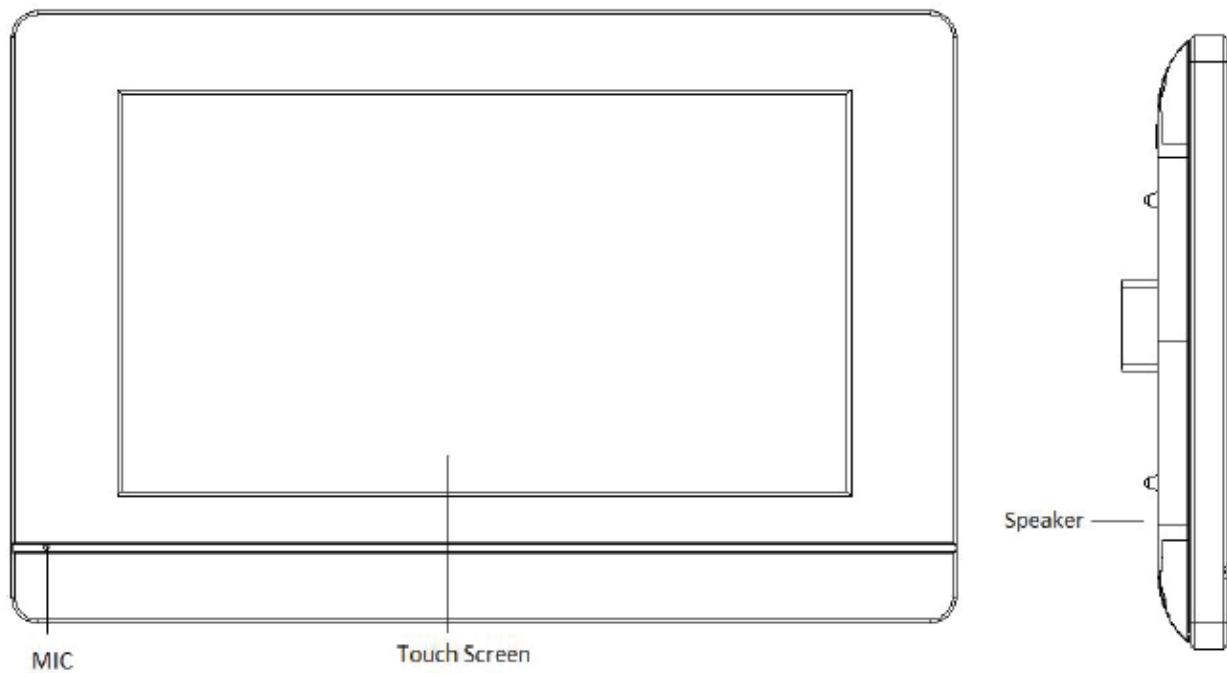

7-INCH INDOOR MONITOR

BP-VDP-IS724-W

OVERVIEW

This product based on TCP/IP transmission protocol, is the main device for the H series video door phone system, it supports video phone, defence area setting and picture pushing. Details of the device are as follows:

FEATURES

- 7" capacitive touch screen
- Support 24V non-standard PoE switch (power with 4/5 & 7/8)
- Support connection to doorbell and mini outdoor station
- Support extendable elevator-reserve service
- Support real time surveillance to outdoor/villa station, IP camera
- Support receiving message from management centre
- Support multi - indoor monitor in one apartment, synchronizing arm/disarm
- Support video chat between residents and visitors/guard unit
- Support voice intercom between residents in the same community and other indoor monitors in the same flat
- Support 7 standard defence areas + 1 IO defence areas or 8 IO defences areas

SPECIFICATION

Model: BP-VDP-IS724-W	
Working Parameter	
Working Voltage	DC 24V
Device Quiescent Current	≤80mA
Device Working Current	≤ 200 mA
Screen Size	7 inch
Resolution	1024 × 600
Appearance Dimension	200 × 130 × 14.9mm (L × W × D)
Environment Temp.	-10°C ~ +55°C
Call Waiting	30s
Call Duration	120s
Surveillance Duration	30s

PRODUCT DIAGRAM

PRODUCT DIMENSIONS

INTERFACE INTRODUCTION

Number①

GND、+12V: Defense zone detector power terminals (current \leq 100mA)

Z8: doorbell function as default.

Z7 to Z1: standard defense area interface, support normal open/close security module.