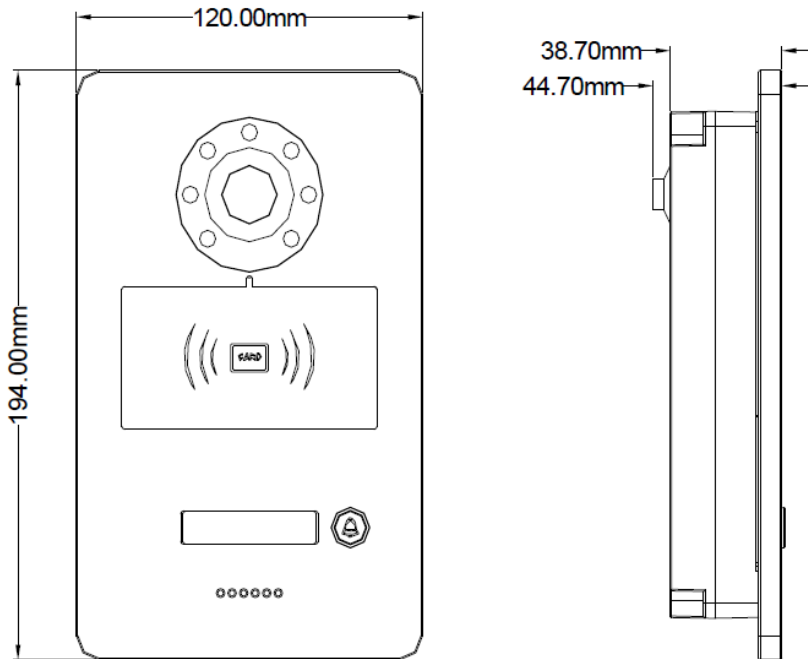

## SPECIFICATION

Model: BP-VDP-OS124-B	
Working Parameter	
Working Voltage	DC 24V
Working Current	≤130mA
Static Current	≤ 60
Working Temperature	-20°C ~ 55°C
Storage Temperature	-40°C ~ 70°C
Dimension (H/W/D)	120 × 194 × 44.7mm
Camera	
Type	CMOS
Pixel	0.3 Mega
View Angle	Diagonal 95°
Min. Illumination	0 lux
Focal Length	2.2mm
Fill-in Light Type	White
Adjustable Angle	Up/down/left/right 12°

## PRODUCT DIMENSIONS