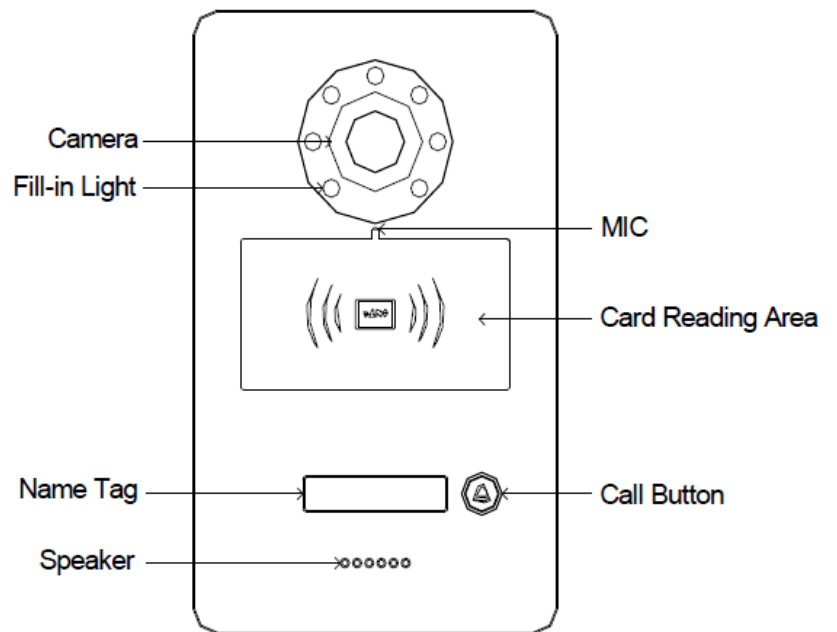

SPECIFICATION

Model: BP-VDP-OS124-B	
Working Parameter	
Working Voltage	DC 24V
Working Current	≤130mA
Static Current	≤ 60
Working Temperature	-20°C ~ 55°C
Storage Temperature	-40°C ~ 70°C
Dimension (H/W/D)	120 × 194 × 44.7mm
Camera	
Type	CMOS
Pixel	0.3 Mega
View Angle	Diagonal 95°
Min. Illumination	0 lux
Focal Length	2.2mm
Fill-in Light Type	White
Adjustable Angle	Up/down/left/right 12°

PRODUCT DIAGRAM